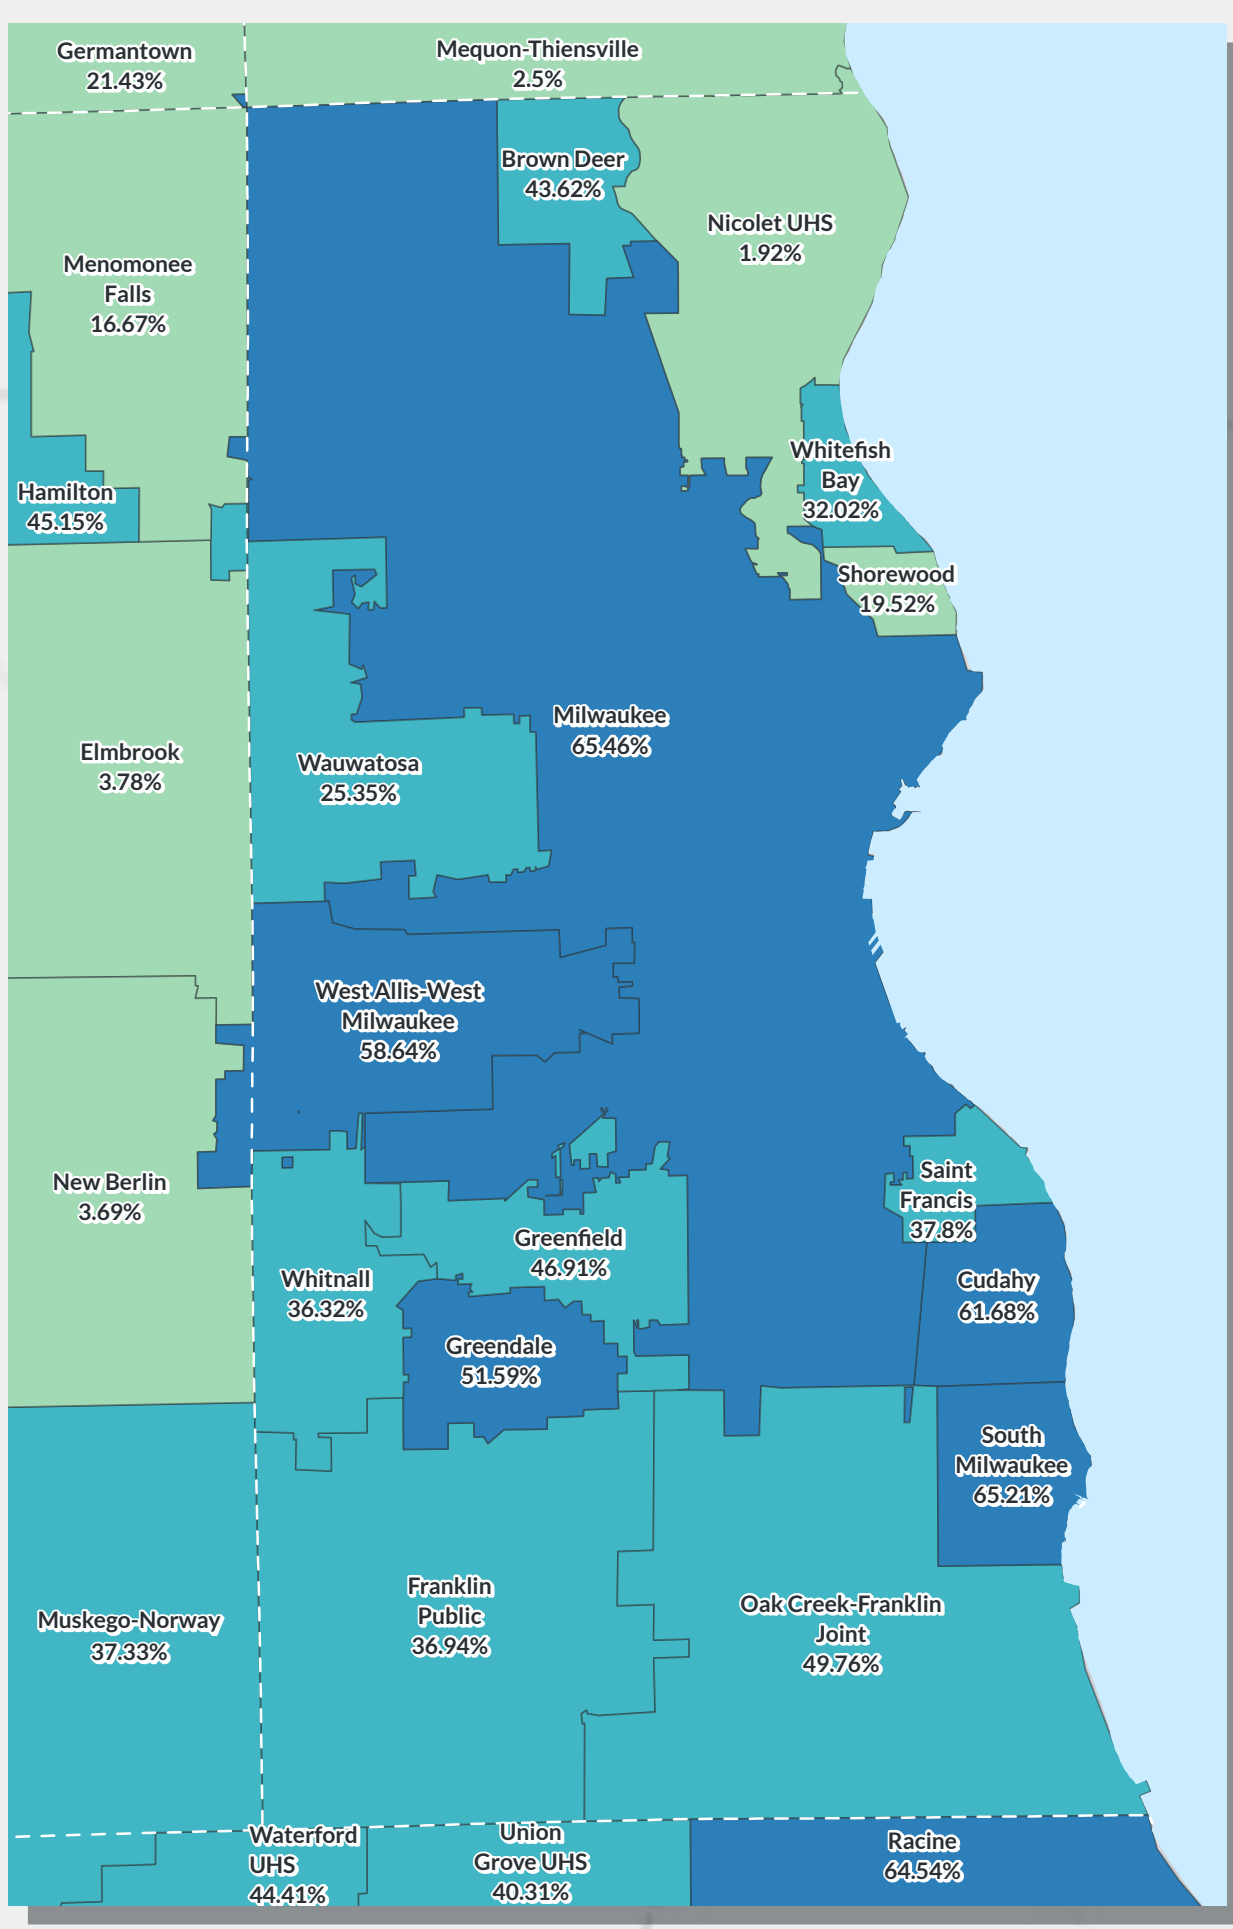

Percentage of School Districts' Shared Costs Aided by State Equalization Aid in 2018-2019

Milwaukee County area

K-8 school districts are not shown.
Norris School District is not represented in the data.