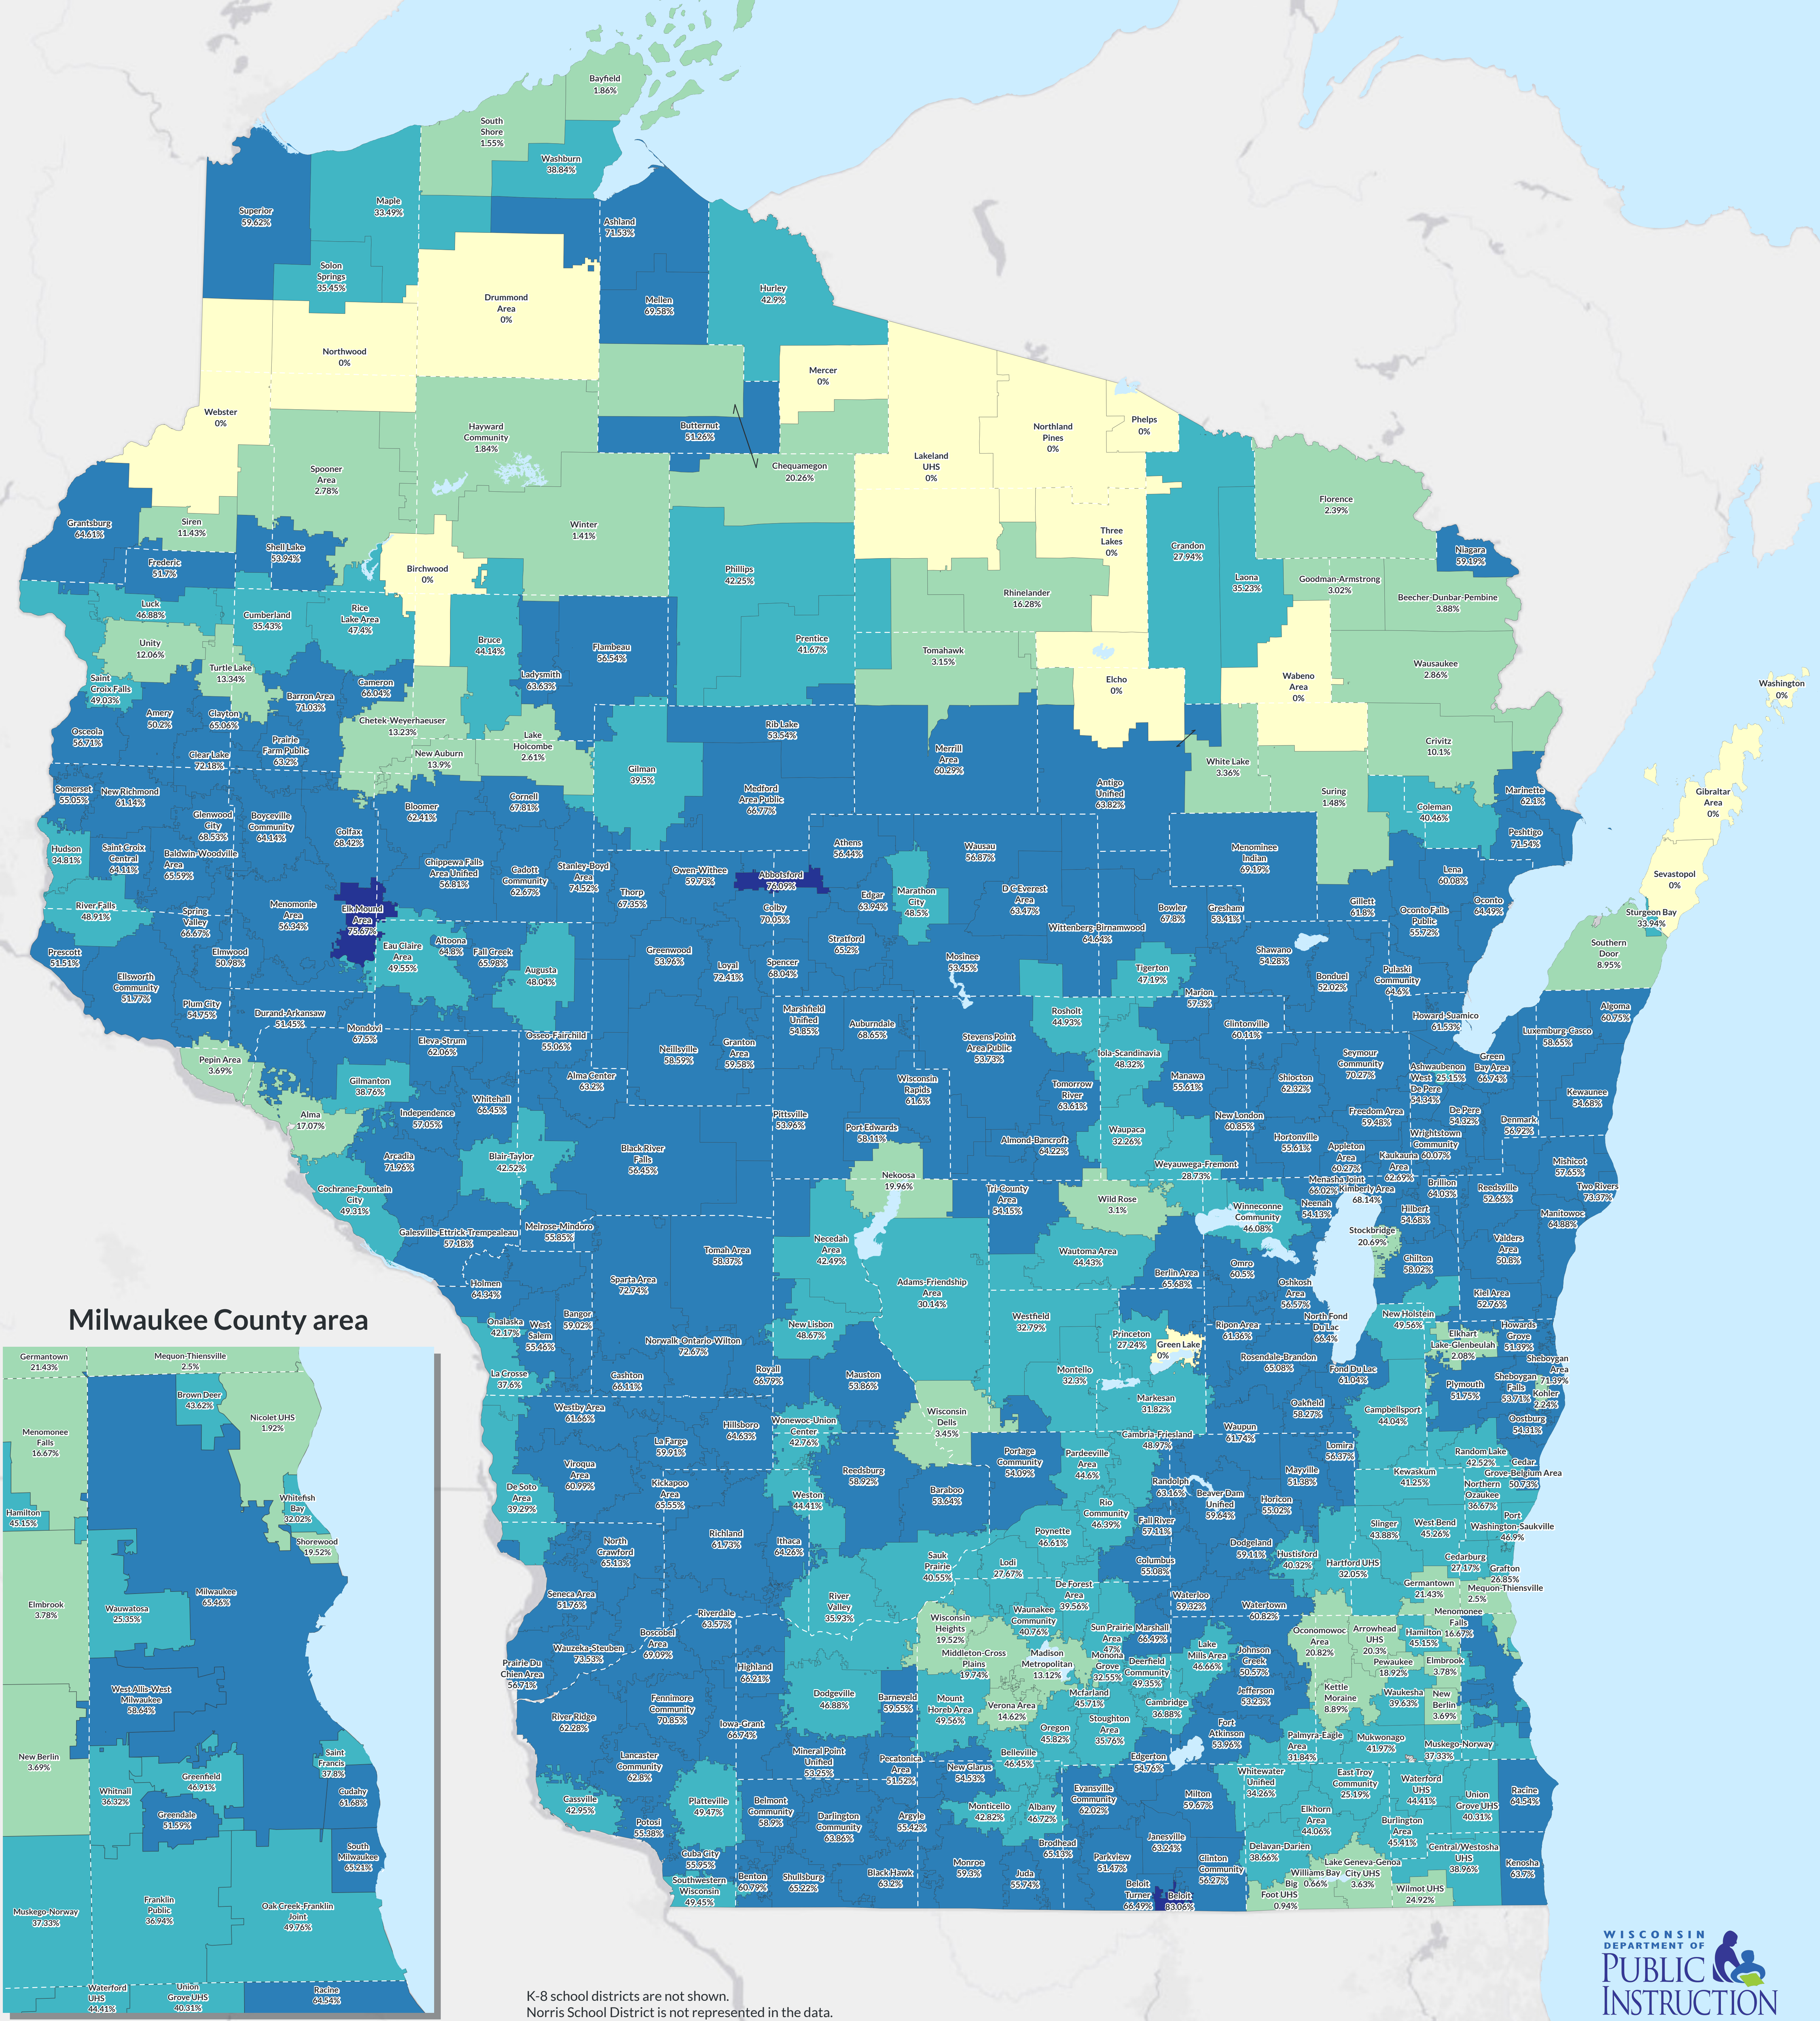

Percentage of School Districts' Shared Costs Aided by State Equalization Aid in 2018-2019

Milwaukee County area

K-8 school districts are not shown.
Norris School District is not represented in the data.