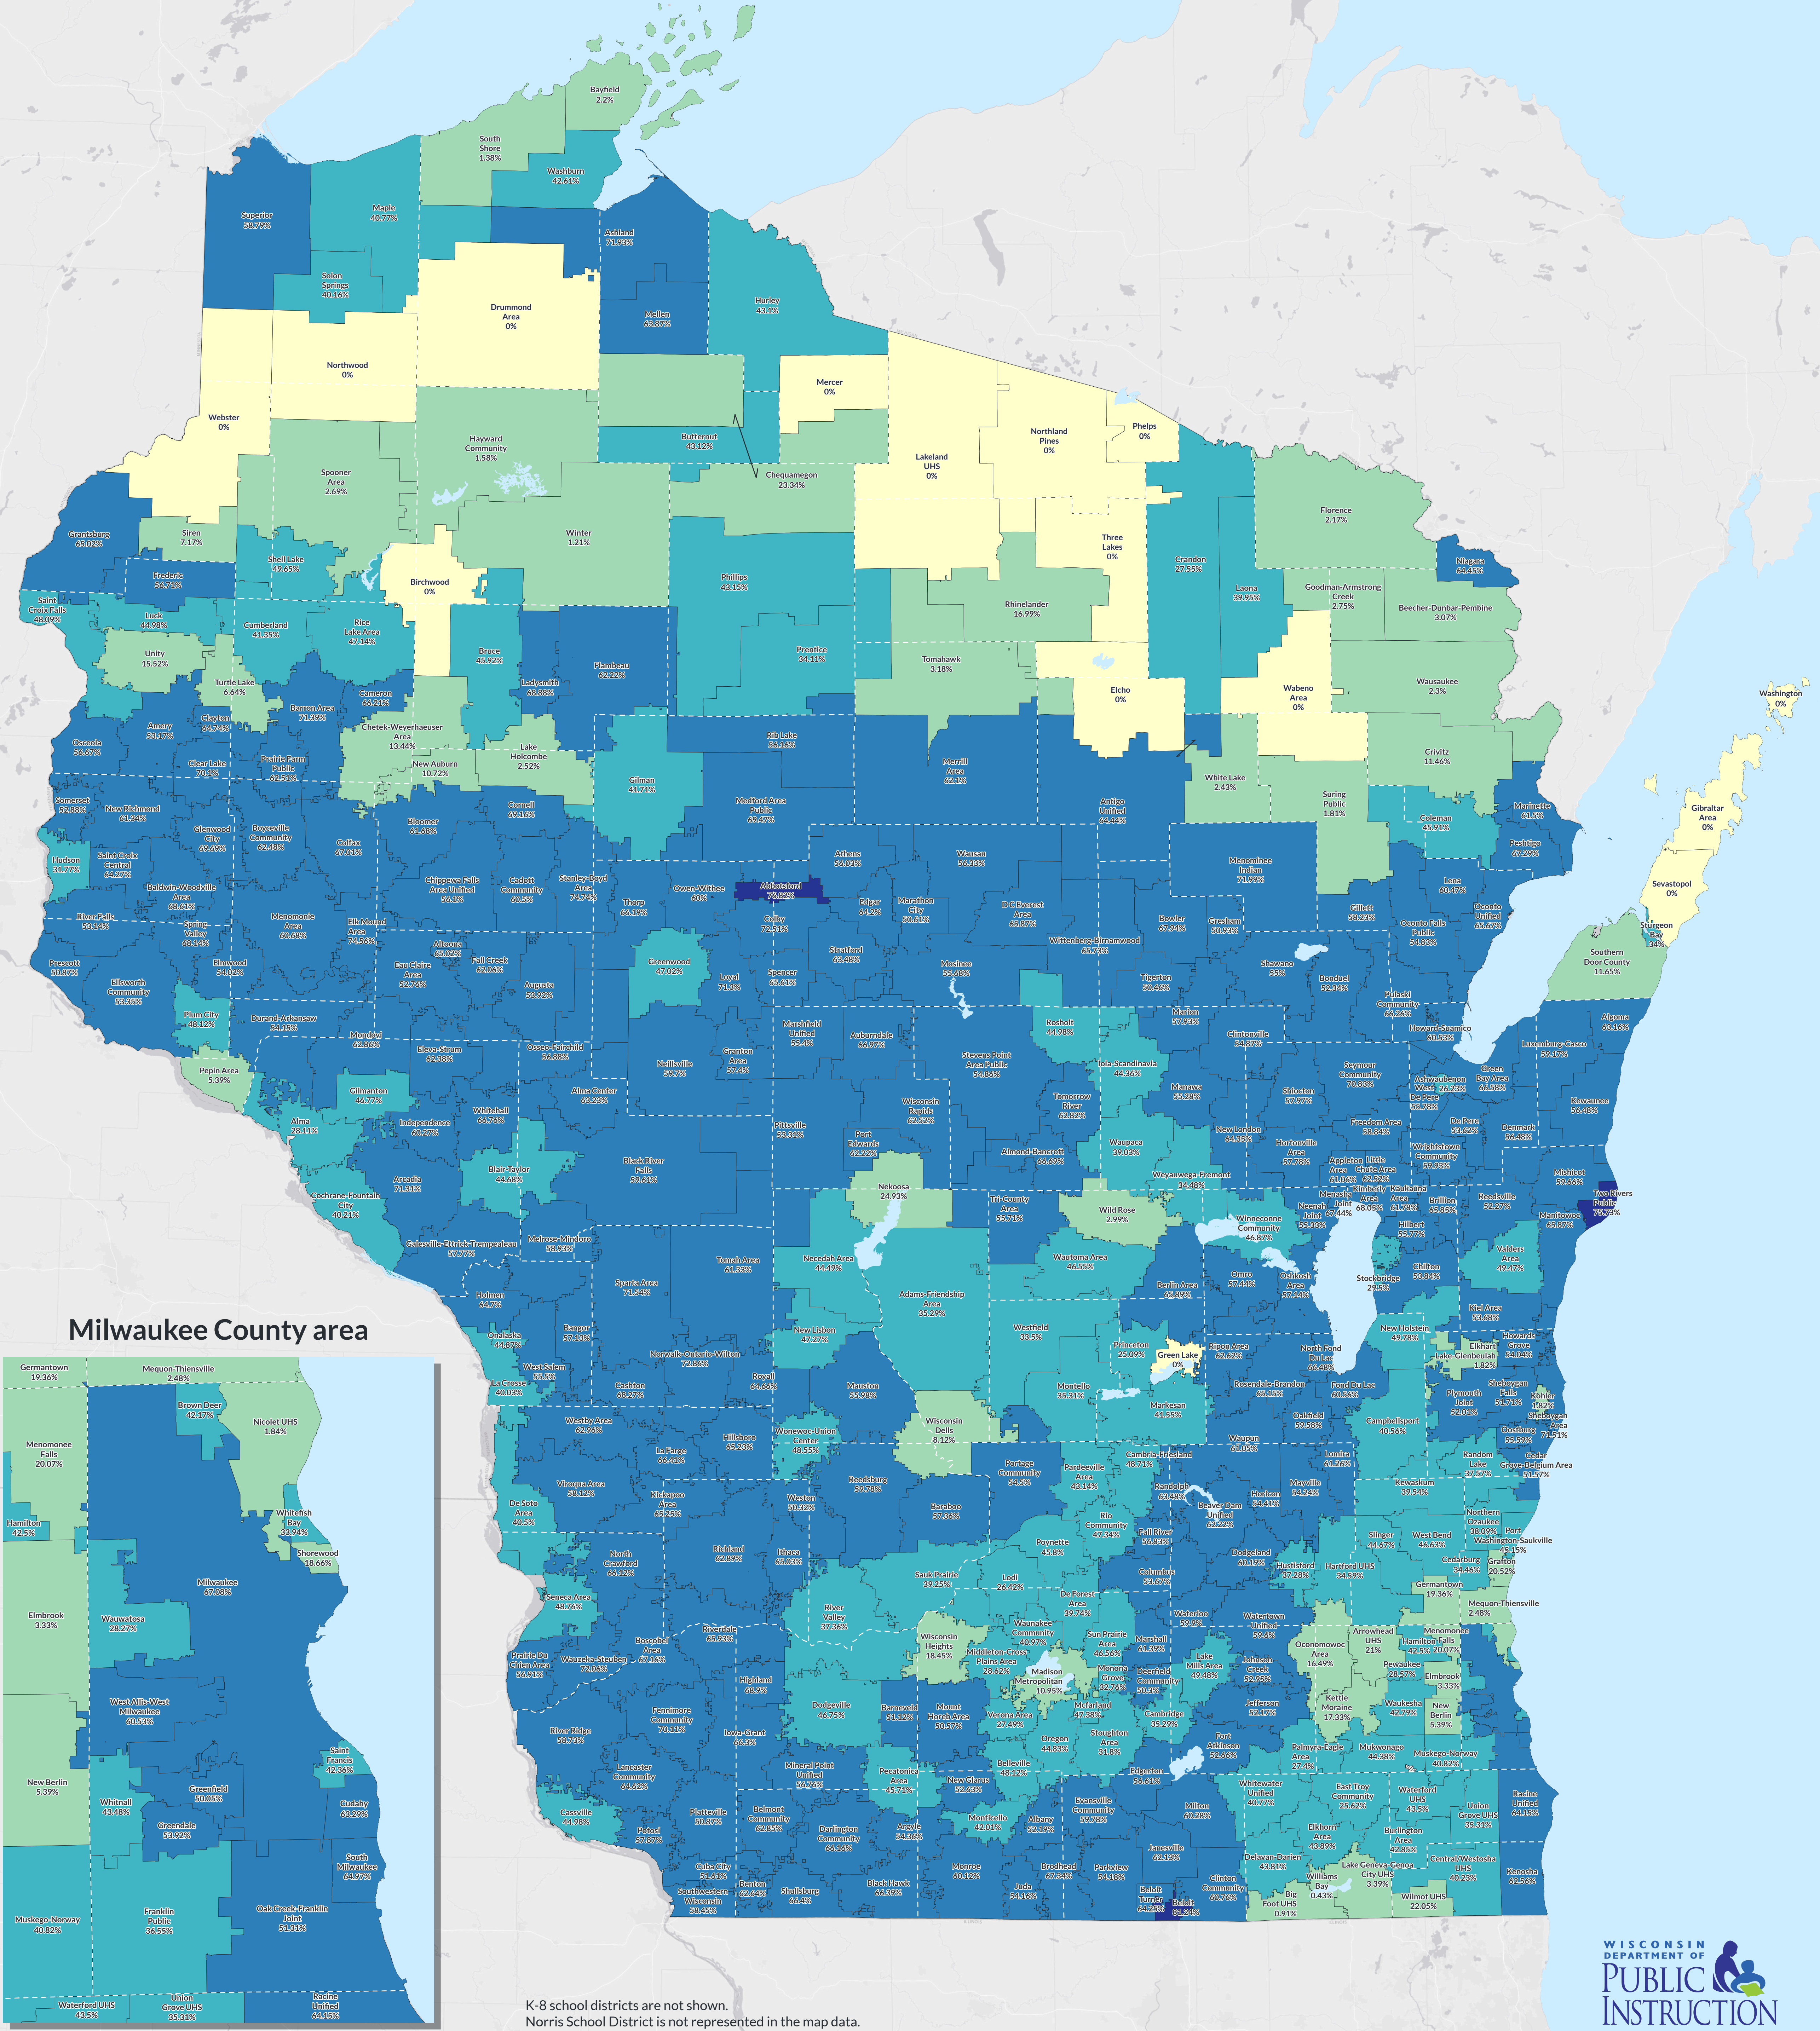

# Percentage of School Districts' Shared Costs Aided by State Equalization Aid in 2019-2020

## Milwaukee County area

K-8 school districts are not shown.  
Norris School District is not represented in the map data.