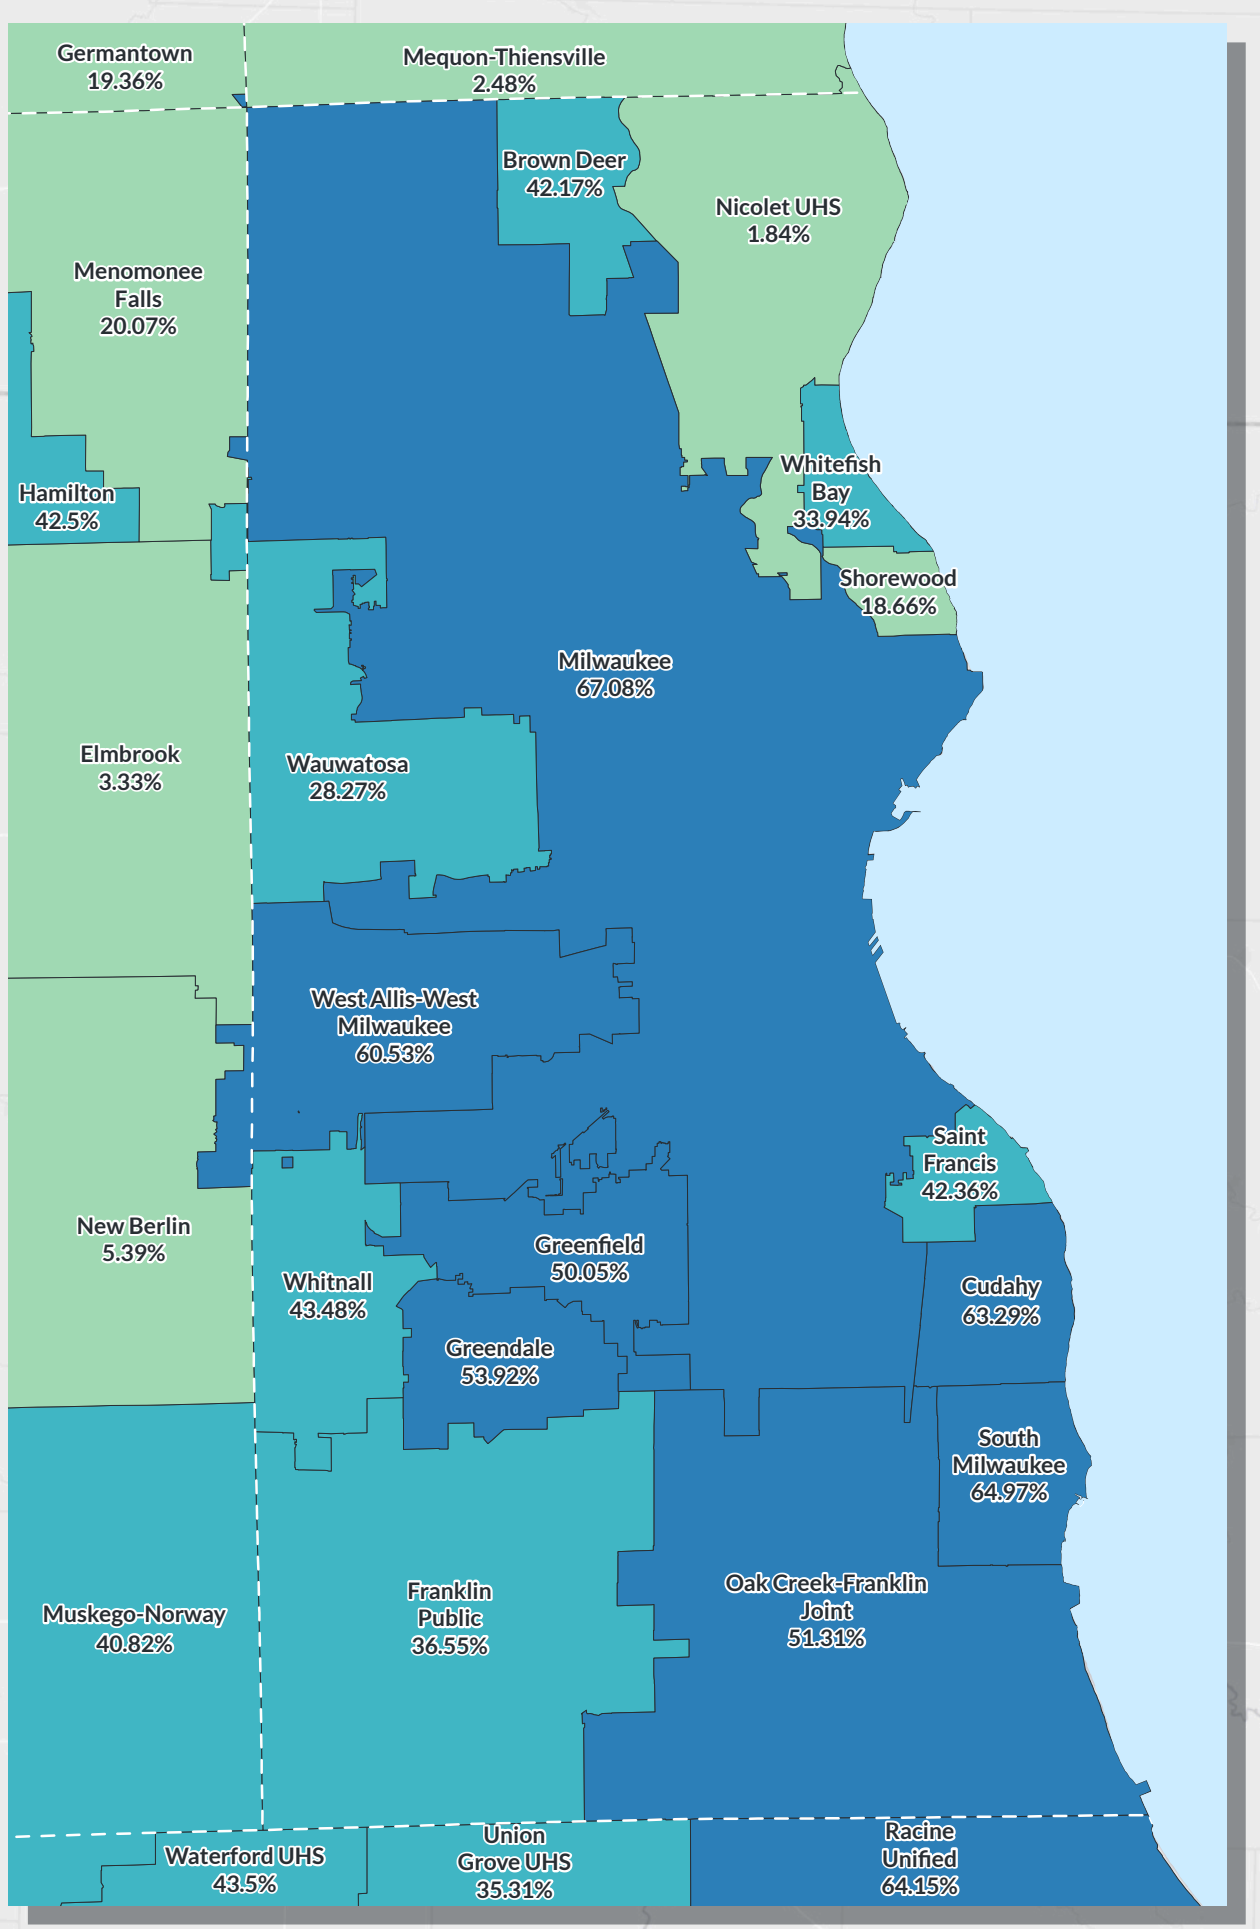

# Percentage of School Districts' Shared Costs Aided by State Equalization Aid in 2019-2020

## Milwaukee County area

K-8 school districts are not shown.  
Norris School District is not represented in the map data.