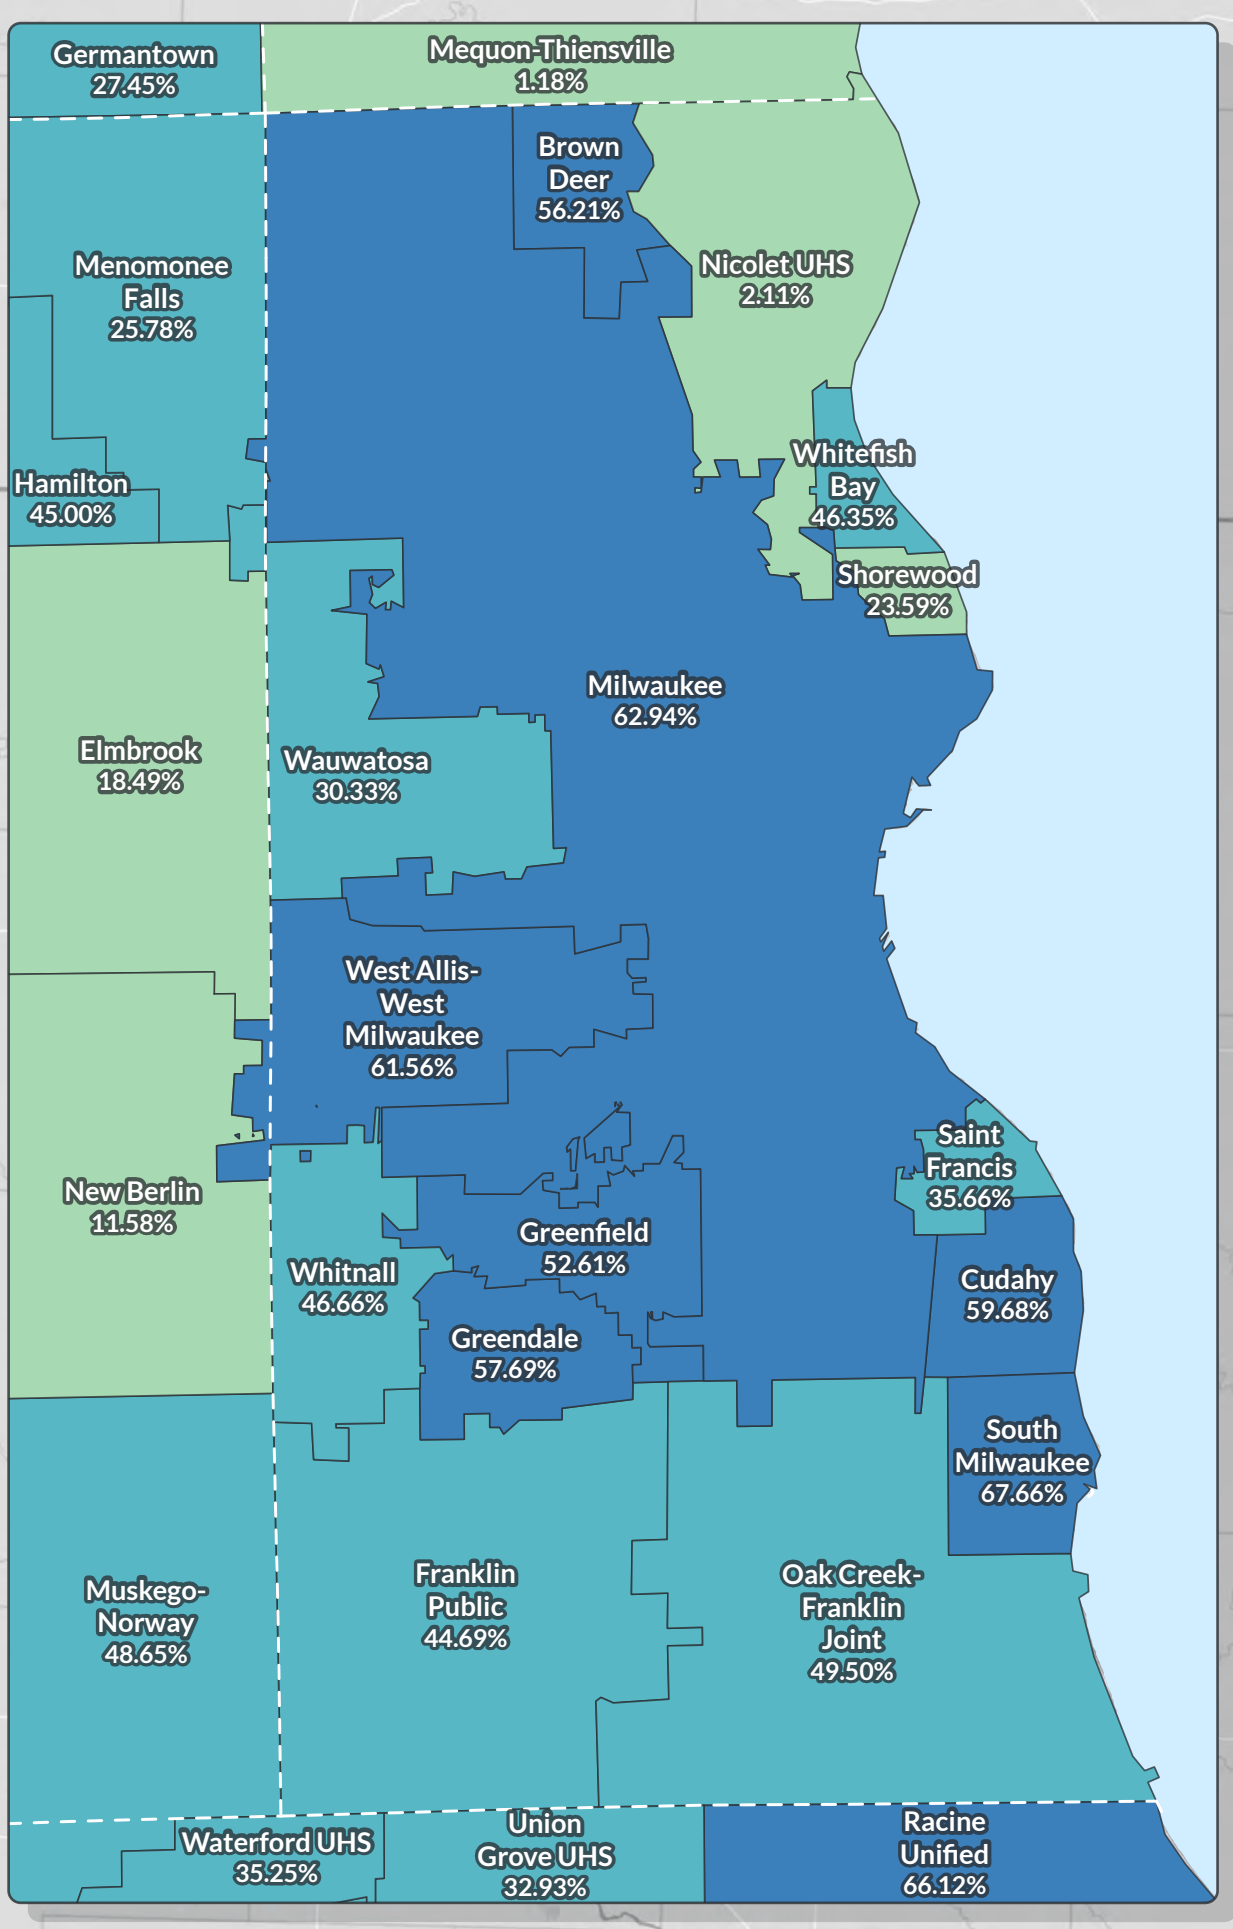

Percentage of School Districts' Shared Costs Aided by State Equalization Aid in 2022-2023

Milwaukee County area

K-8 school districts are not shown.
Norris School District is not represented in the data.