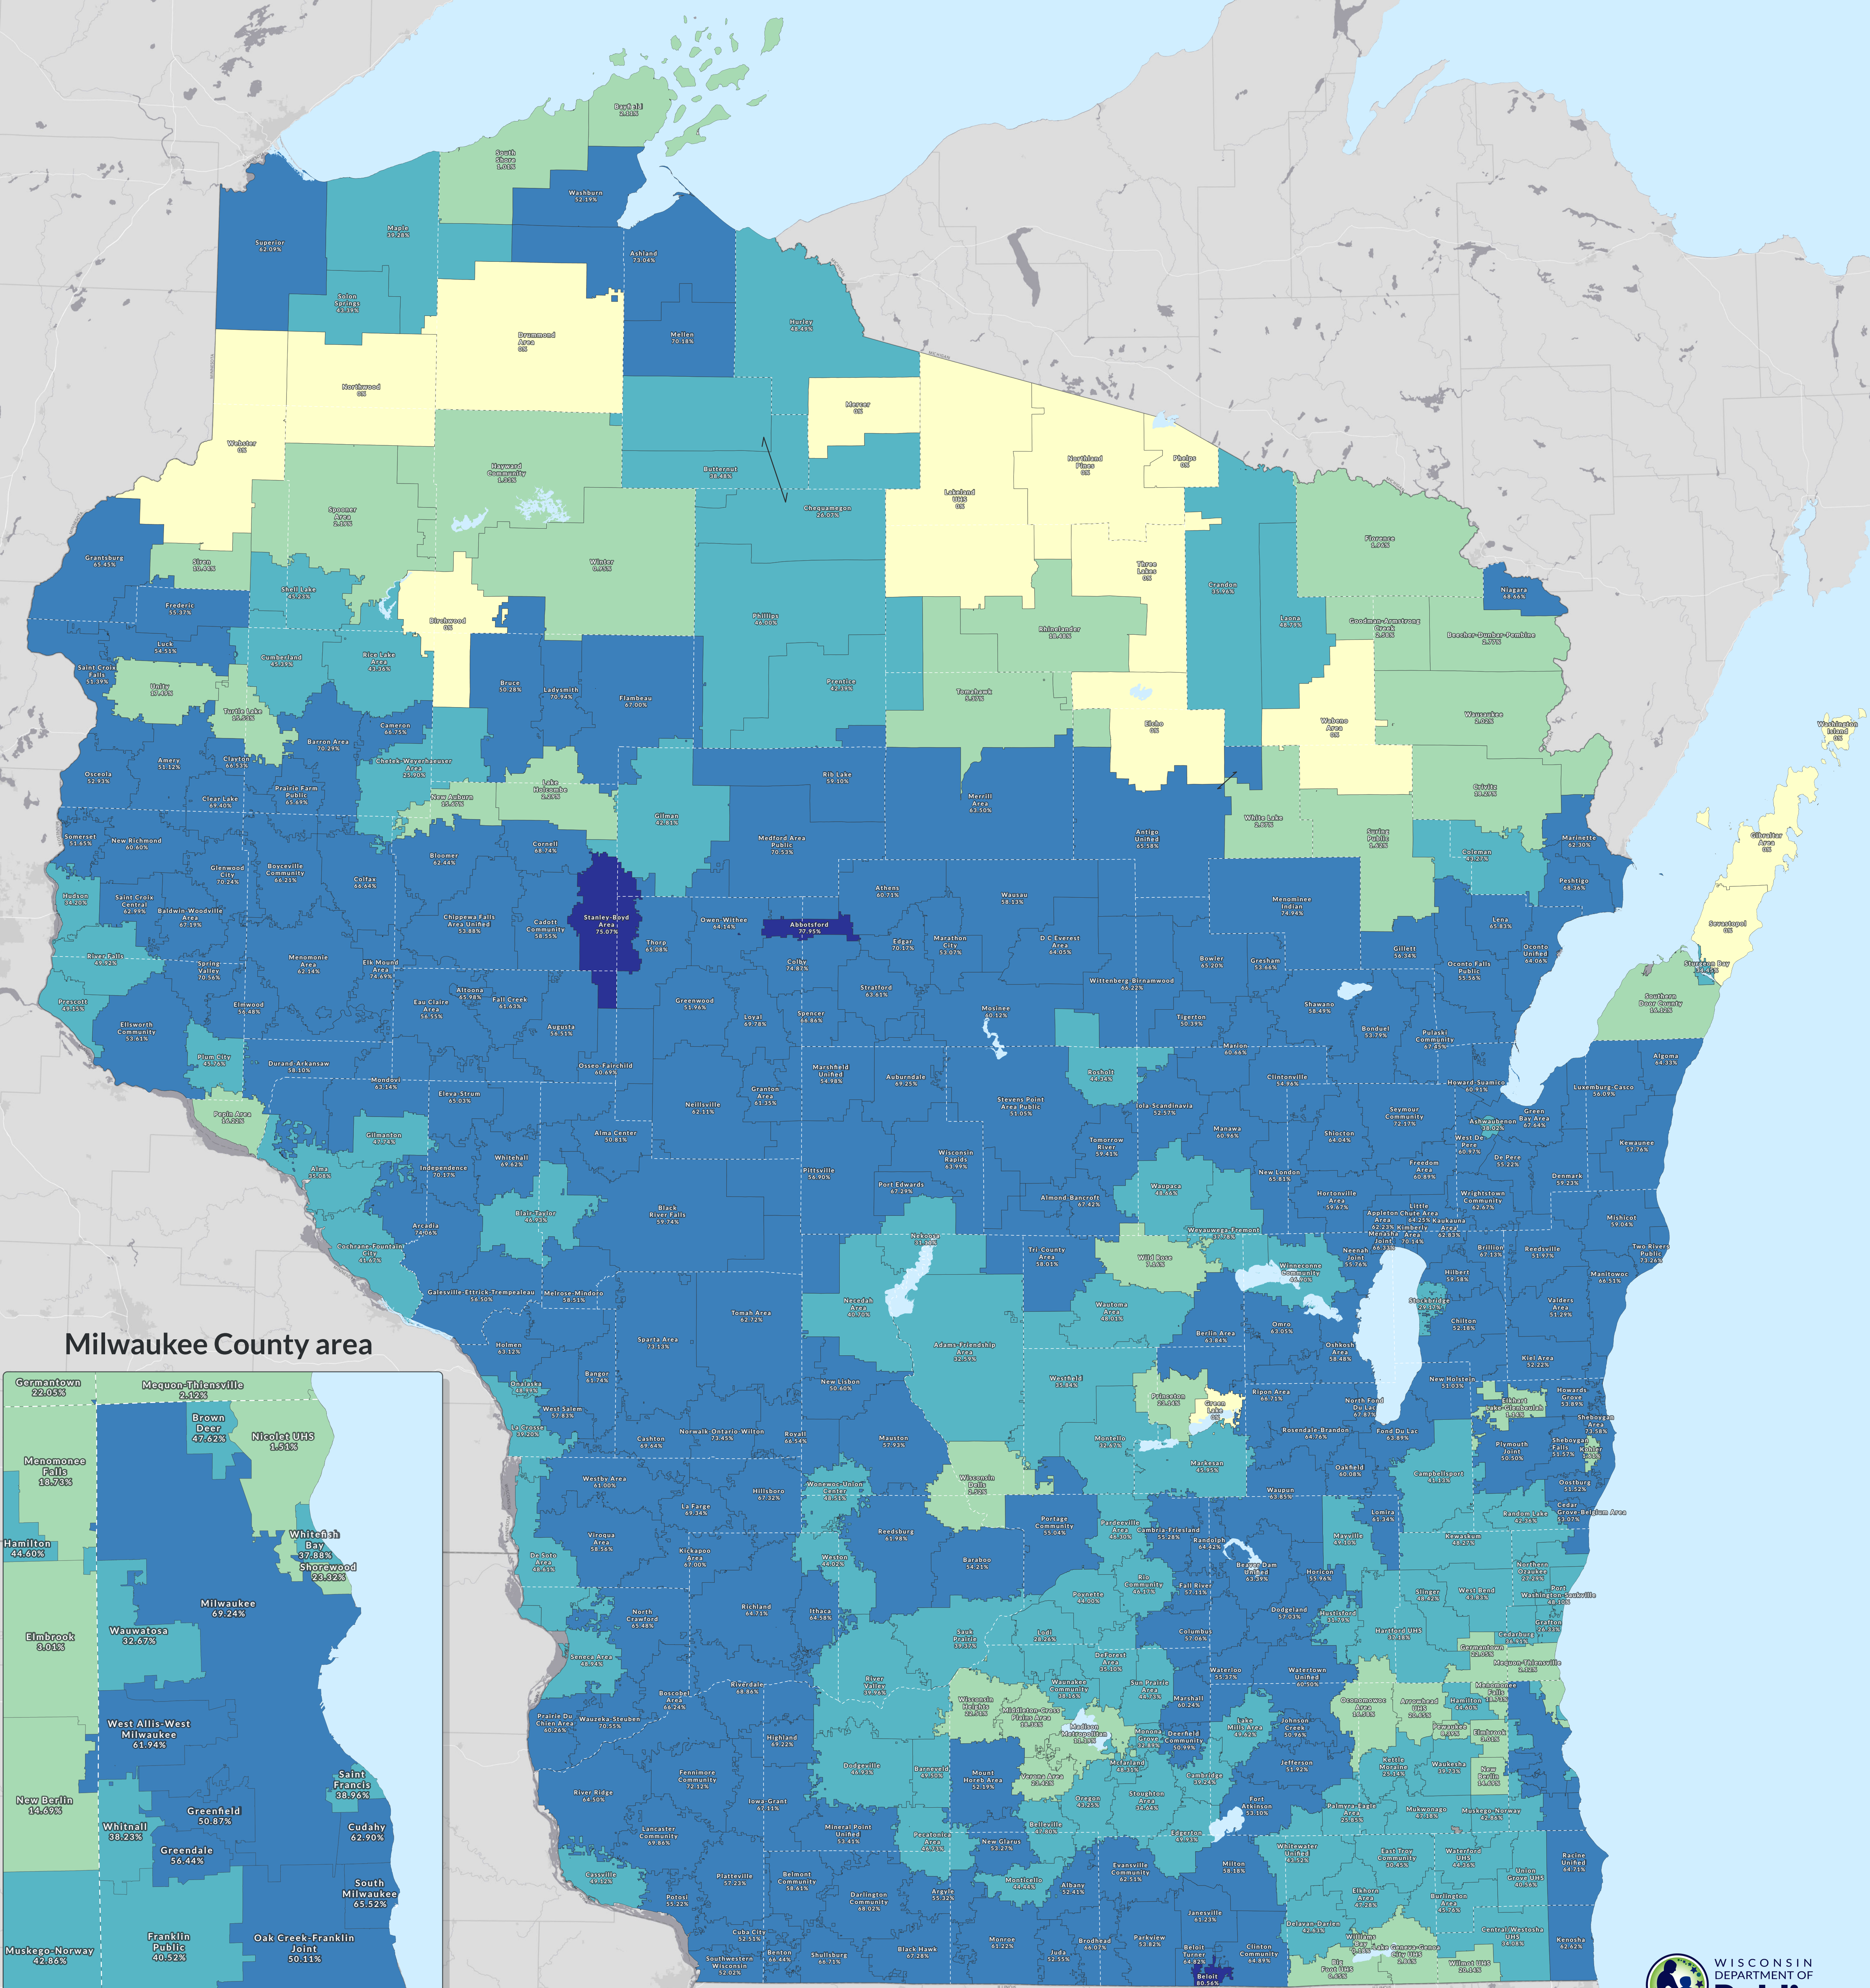

Percentage of School Districts' Shared Costs Aided by State Equalization Aid in 2020-2021

Milwaukee County area

K-8 school districts are not shown.
Norris School District is not represented in the data.