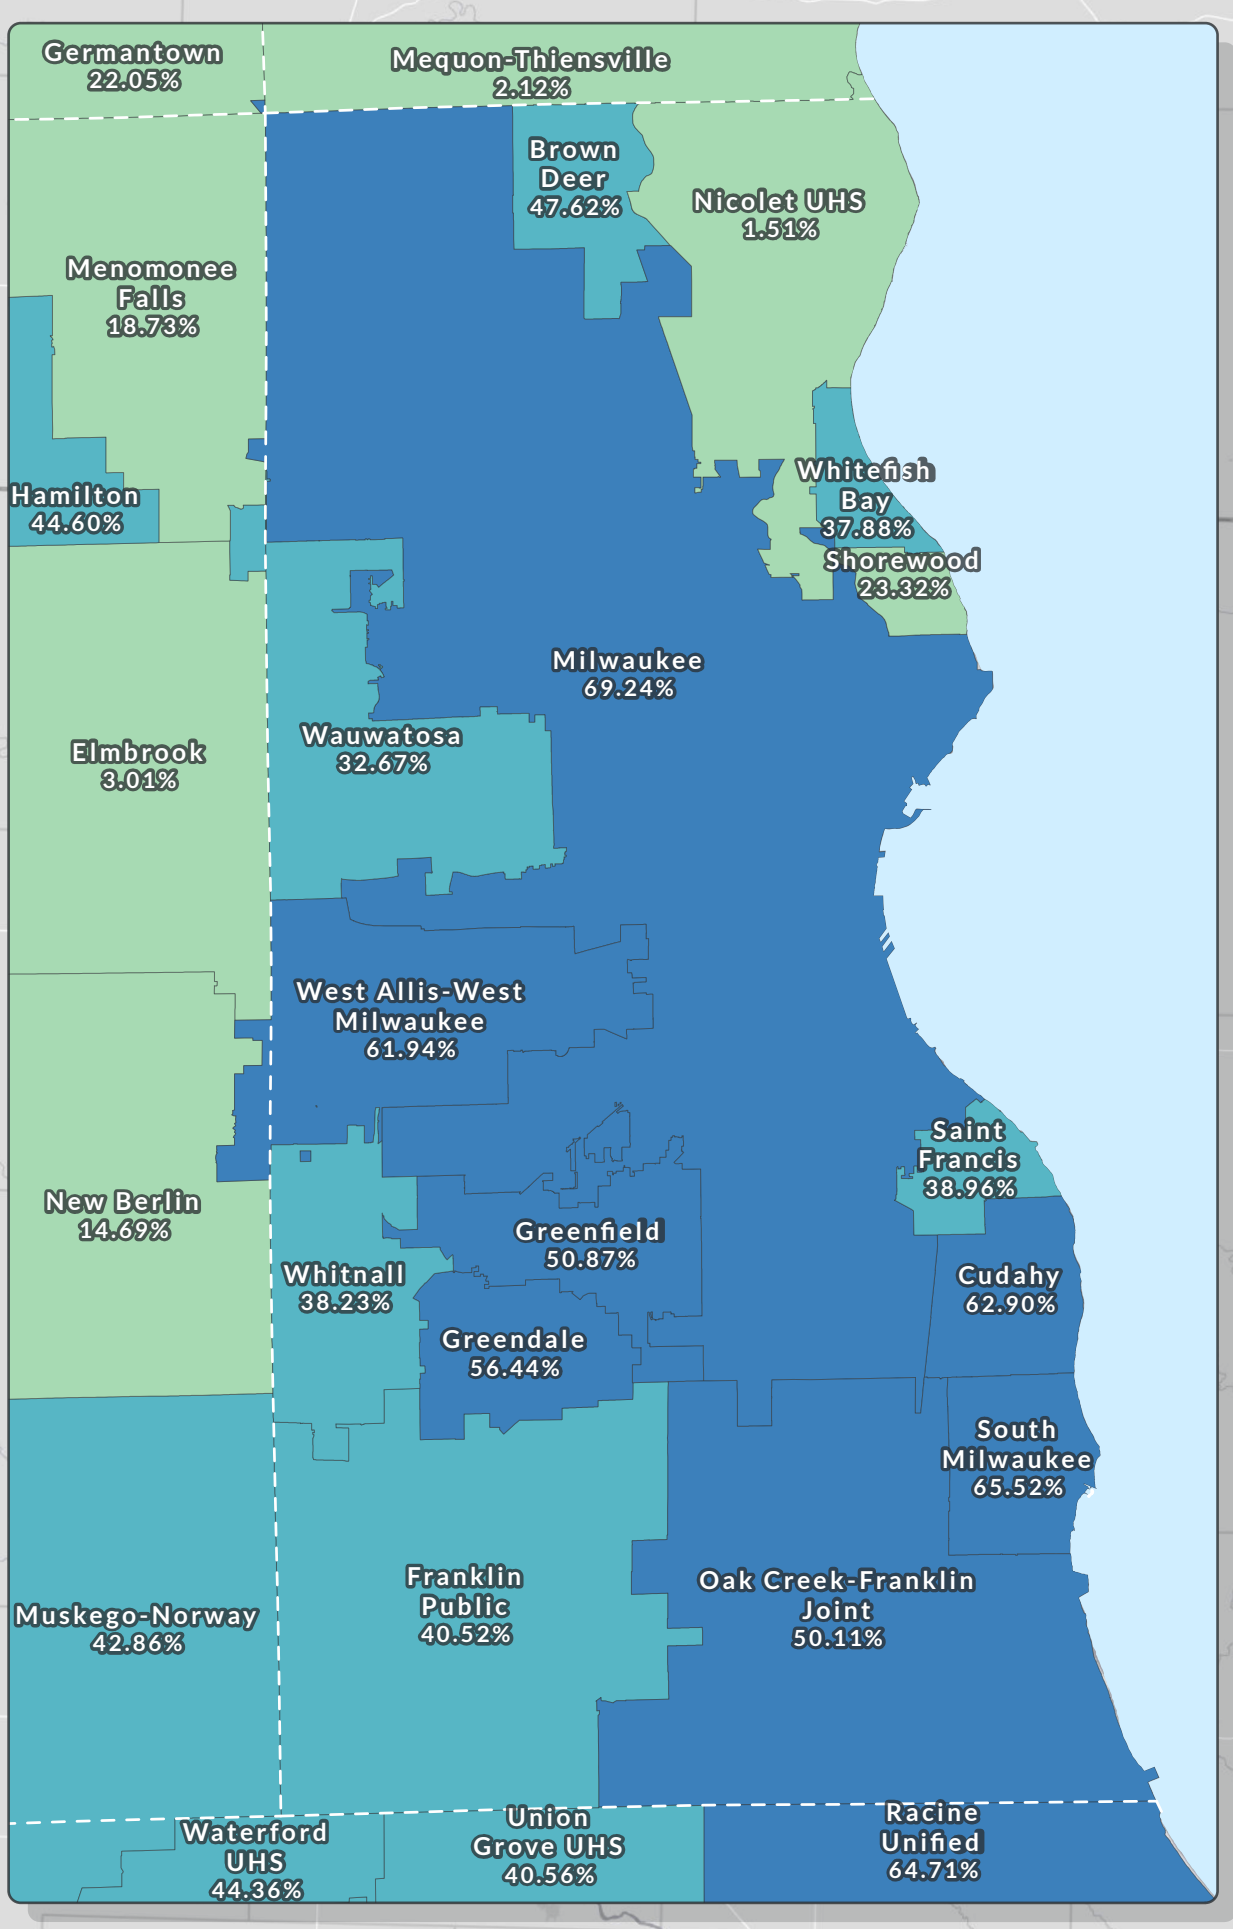

Percentage of School Districts' Shared Costs Aided by State Equalization Aid in 2020-2021

Milwaukee County area

K-8 school districts are not shown.
Norris School District is not represented in the data.