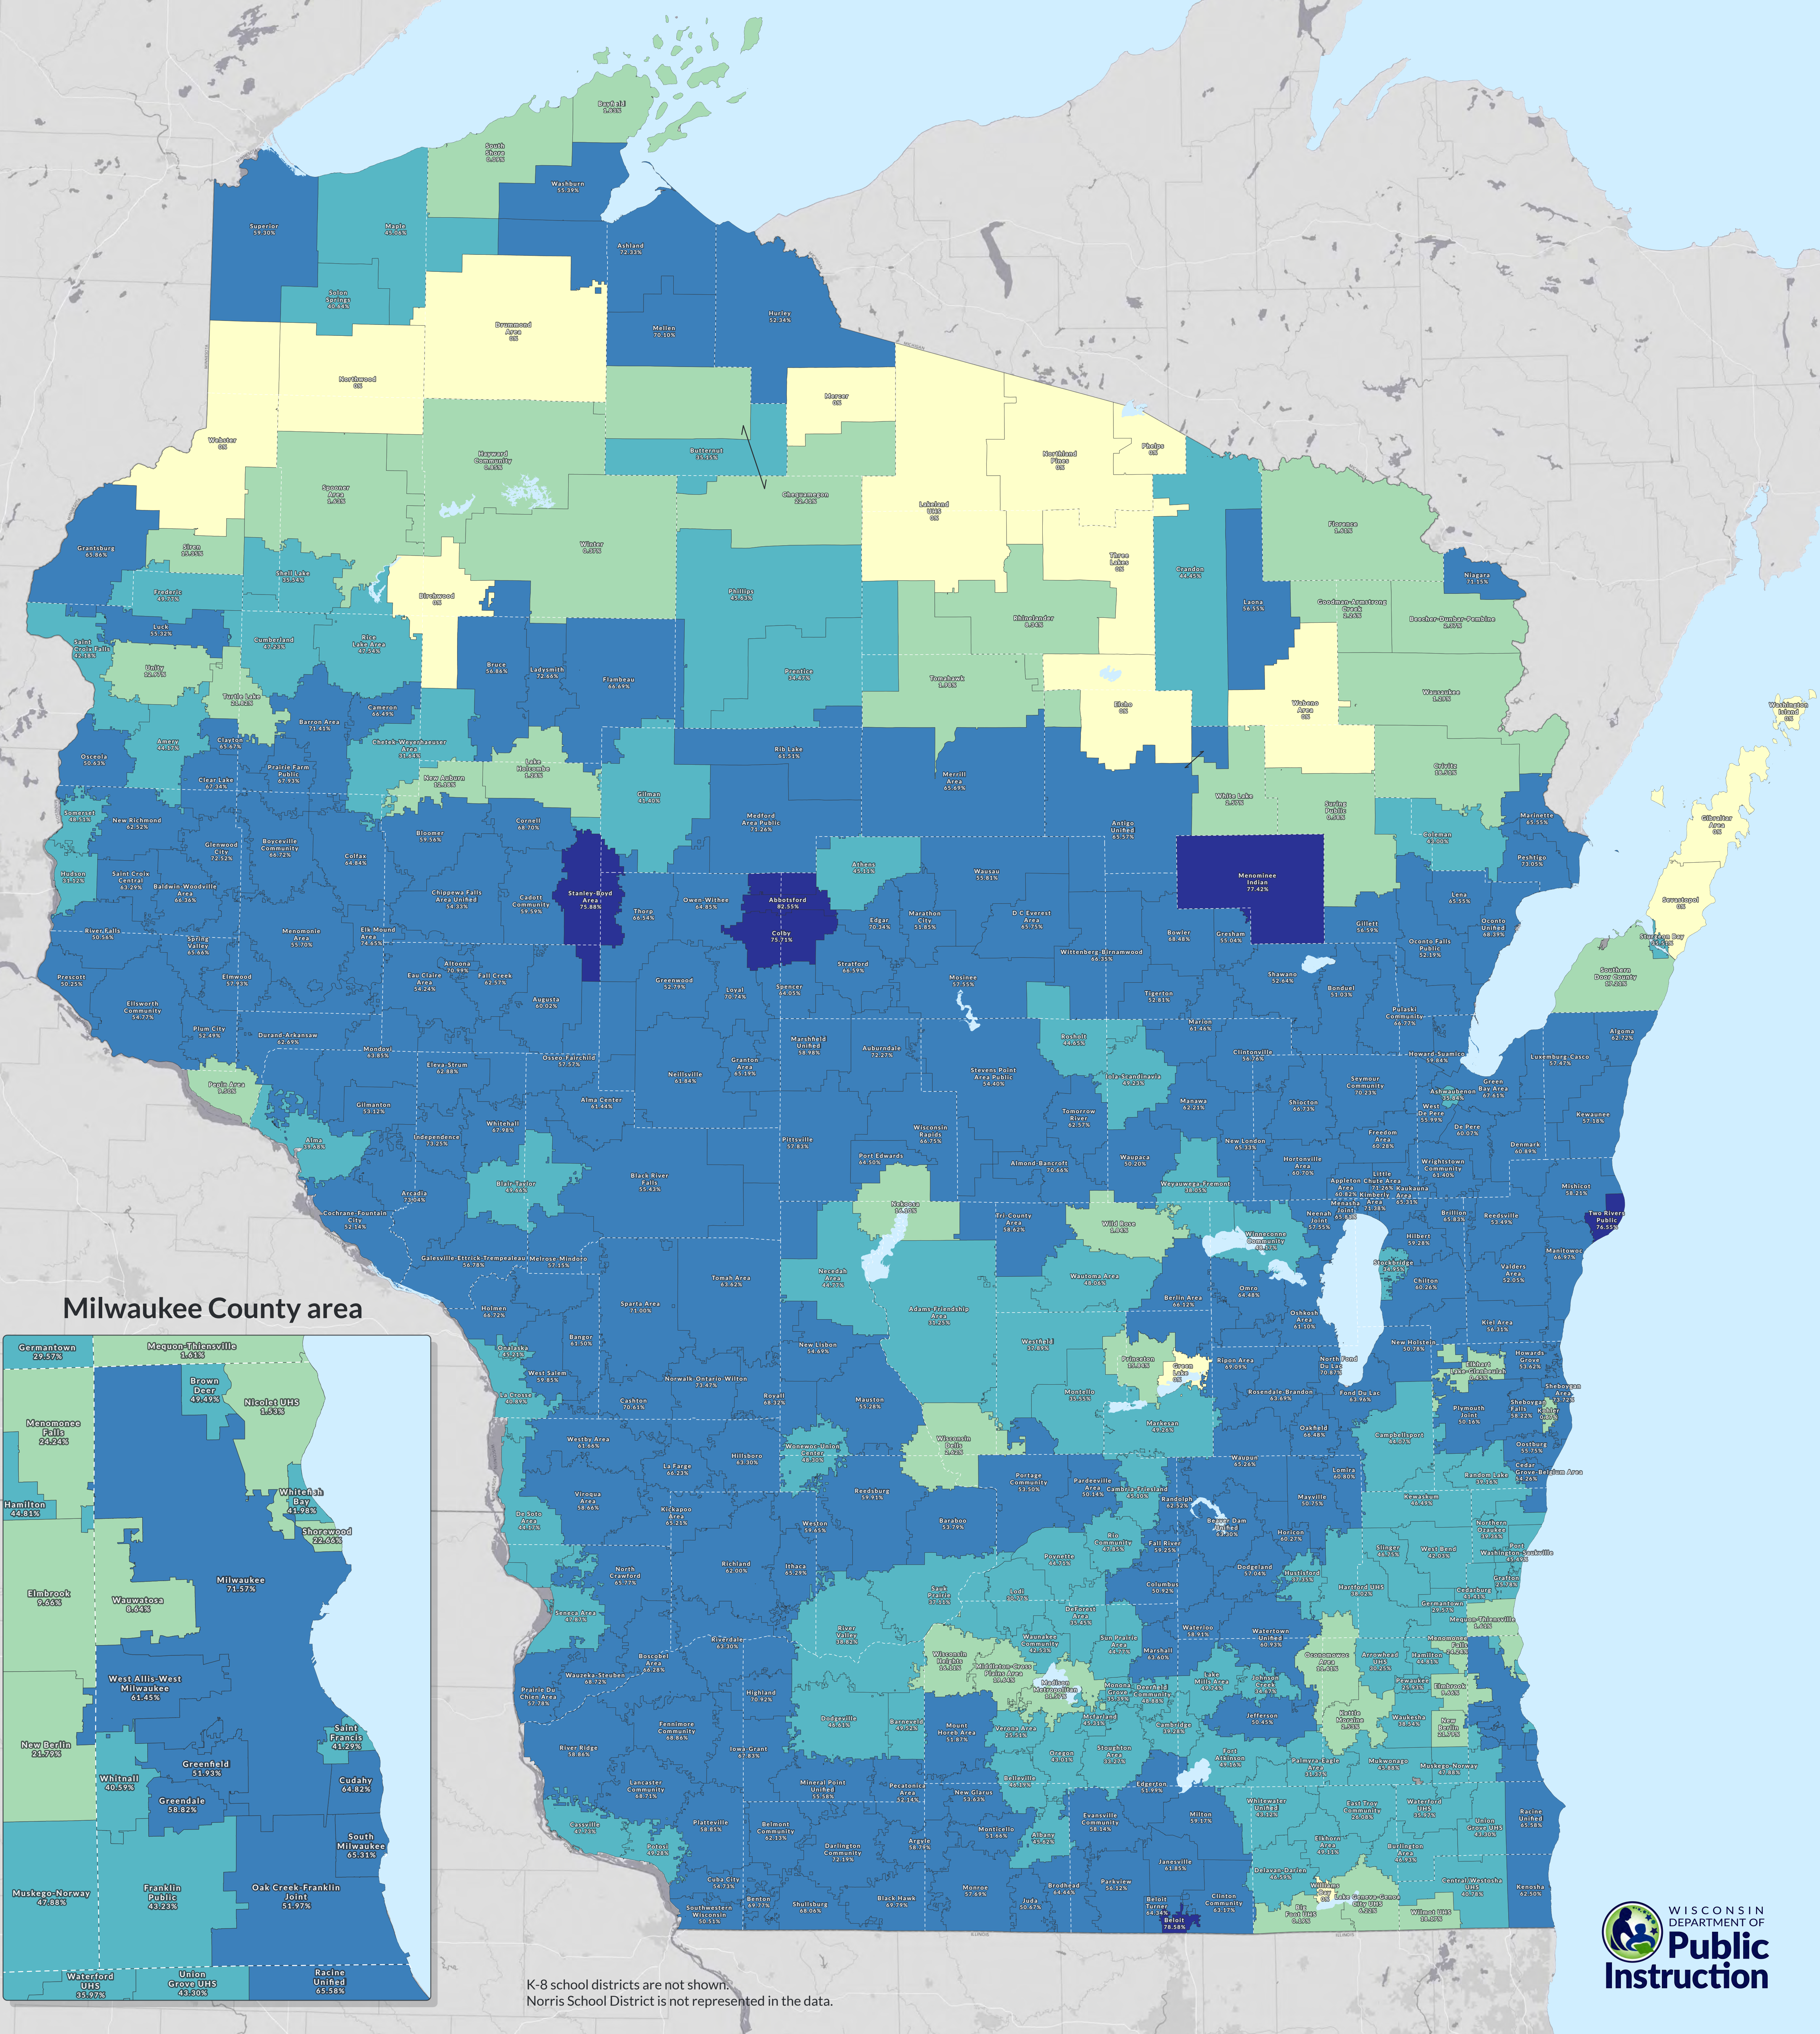

# Percentage of School Districts' Shared Costs Aided by State Equalization Aid in 2021-2022

## Milwaukee County area

K-8 school districts are not shown.  
Norris School District is not represented in the data.