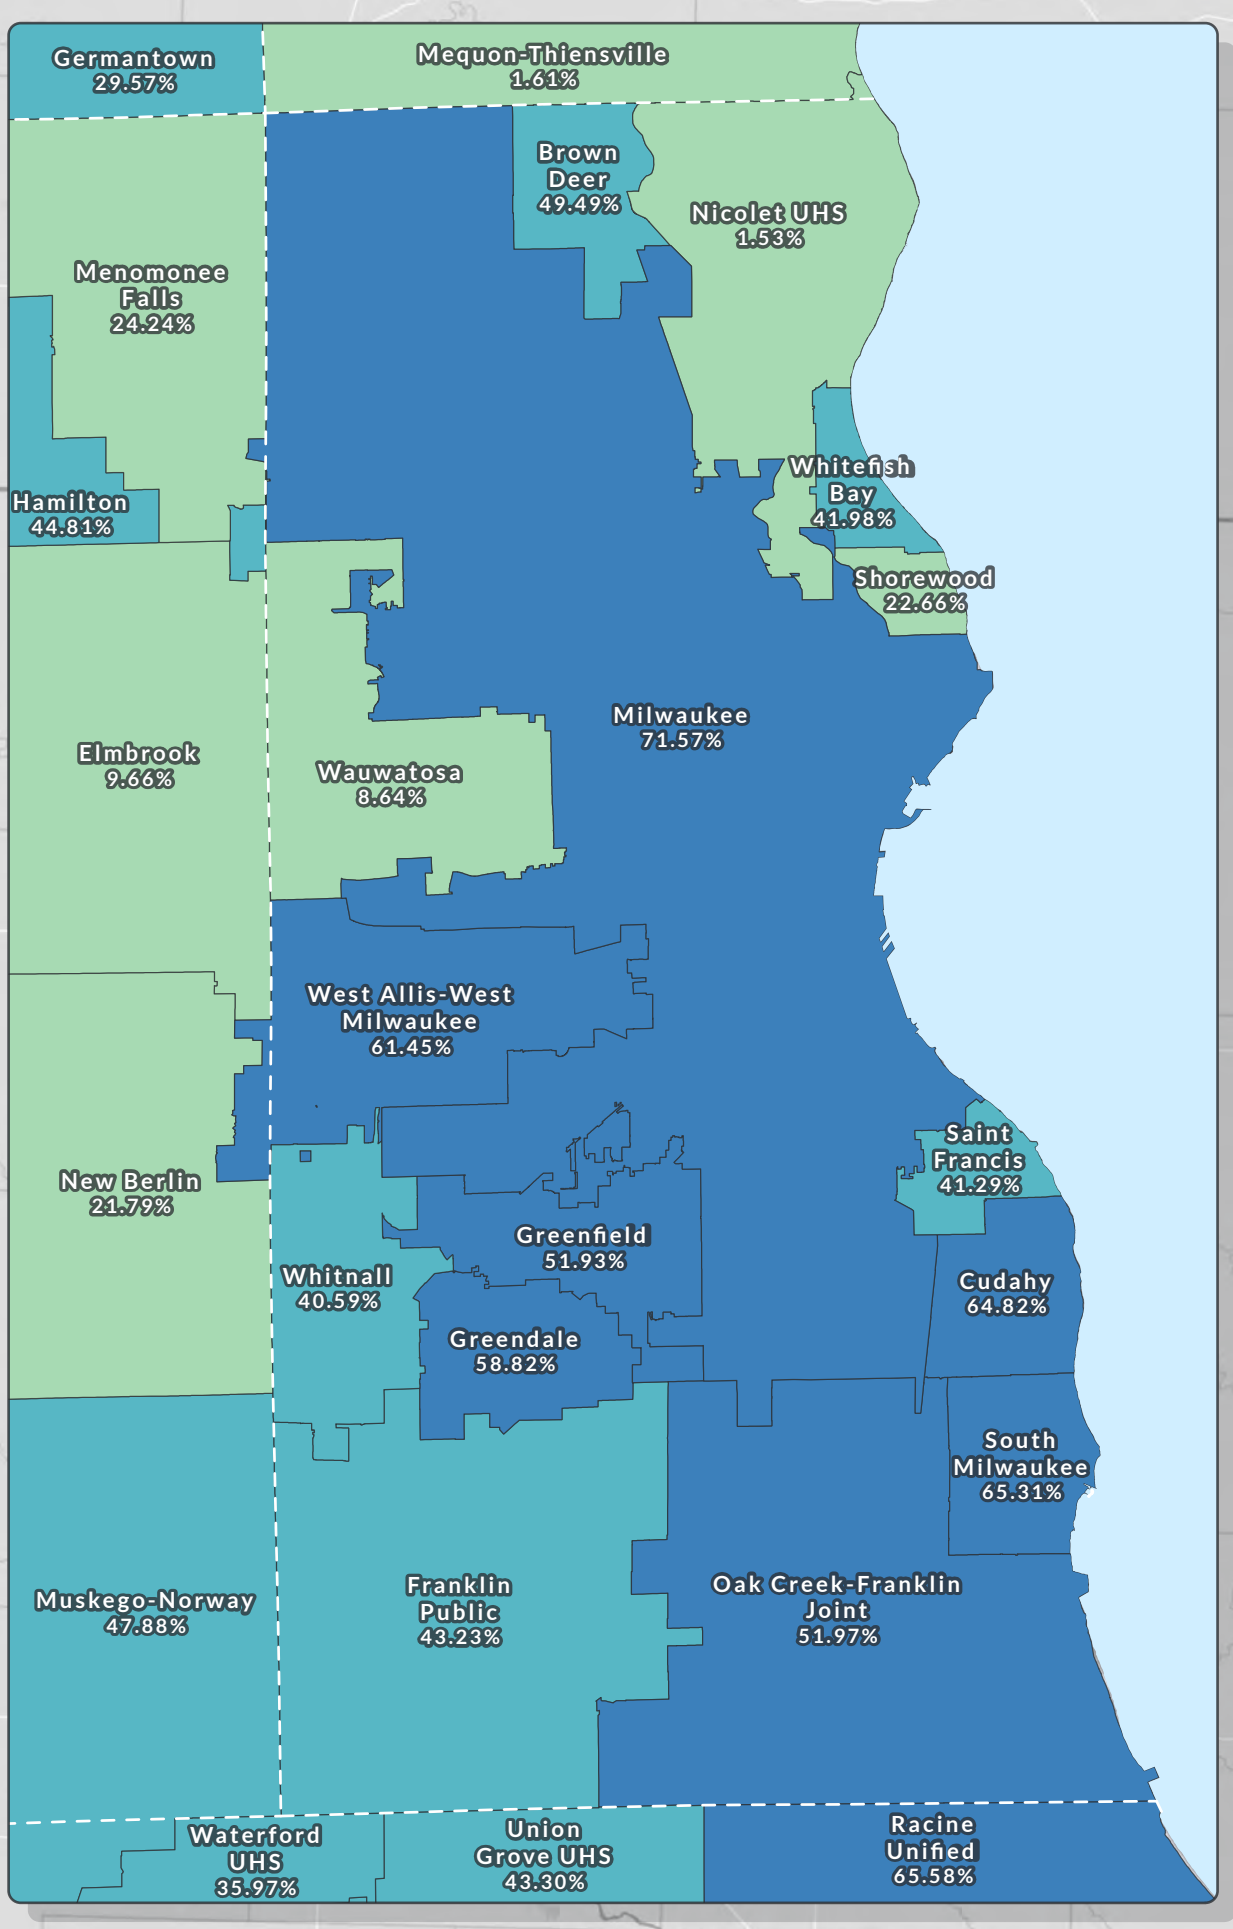

# Percentage of School Districts' Shared Costs Aided by State Equalization Aid in 2021-2022

## Milwaukee County area

K-8 school districts are not shown.  
Norris School District is not represented in the data.