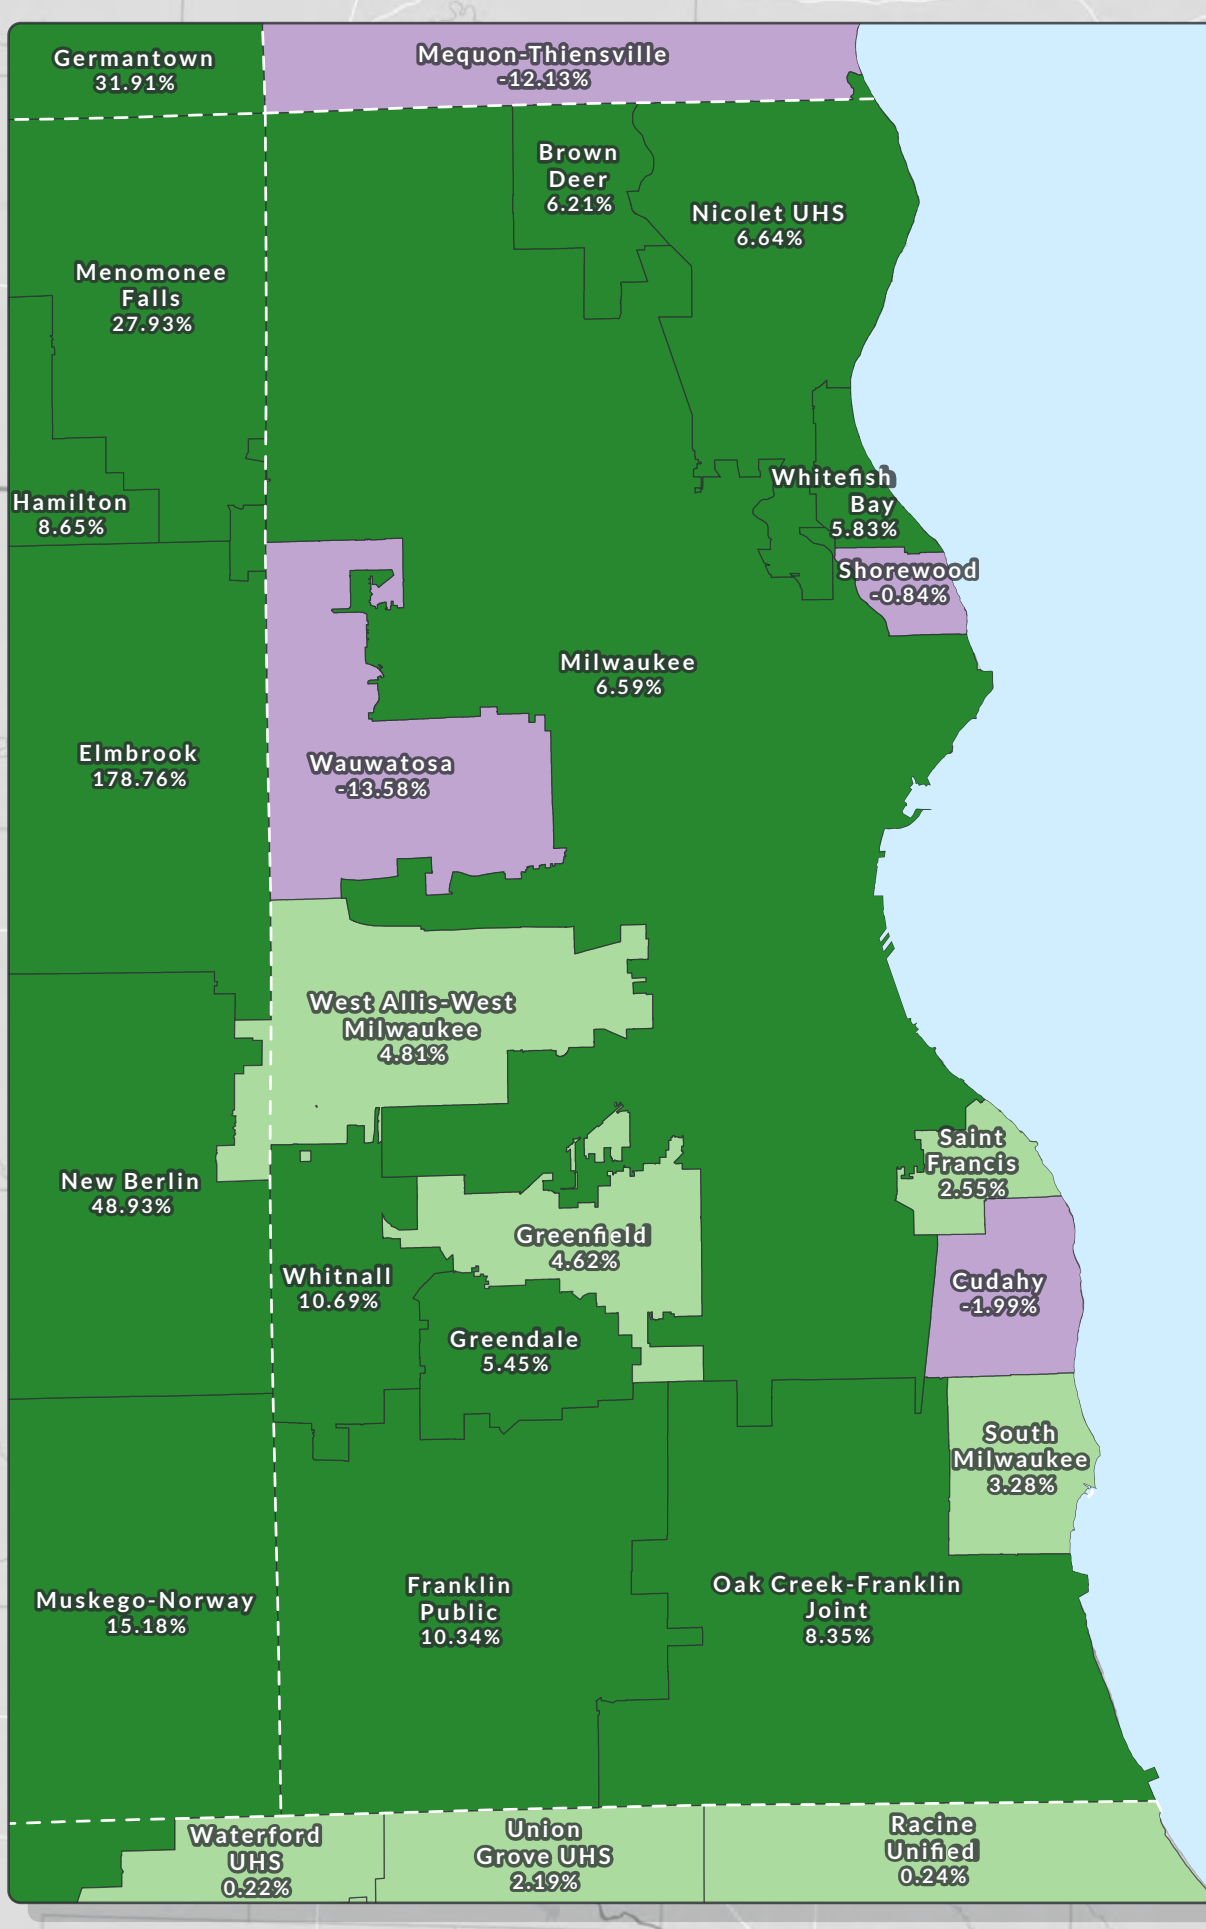

# Percentage Change in State General School Aid Between 2020-2021 and 2021-2022

## Milwaukee County area

K-8 school districts are not shown.  
Norris School District is not represented in the data.