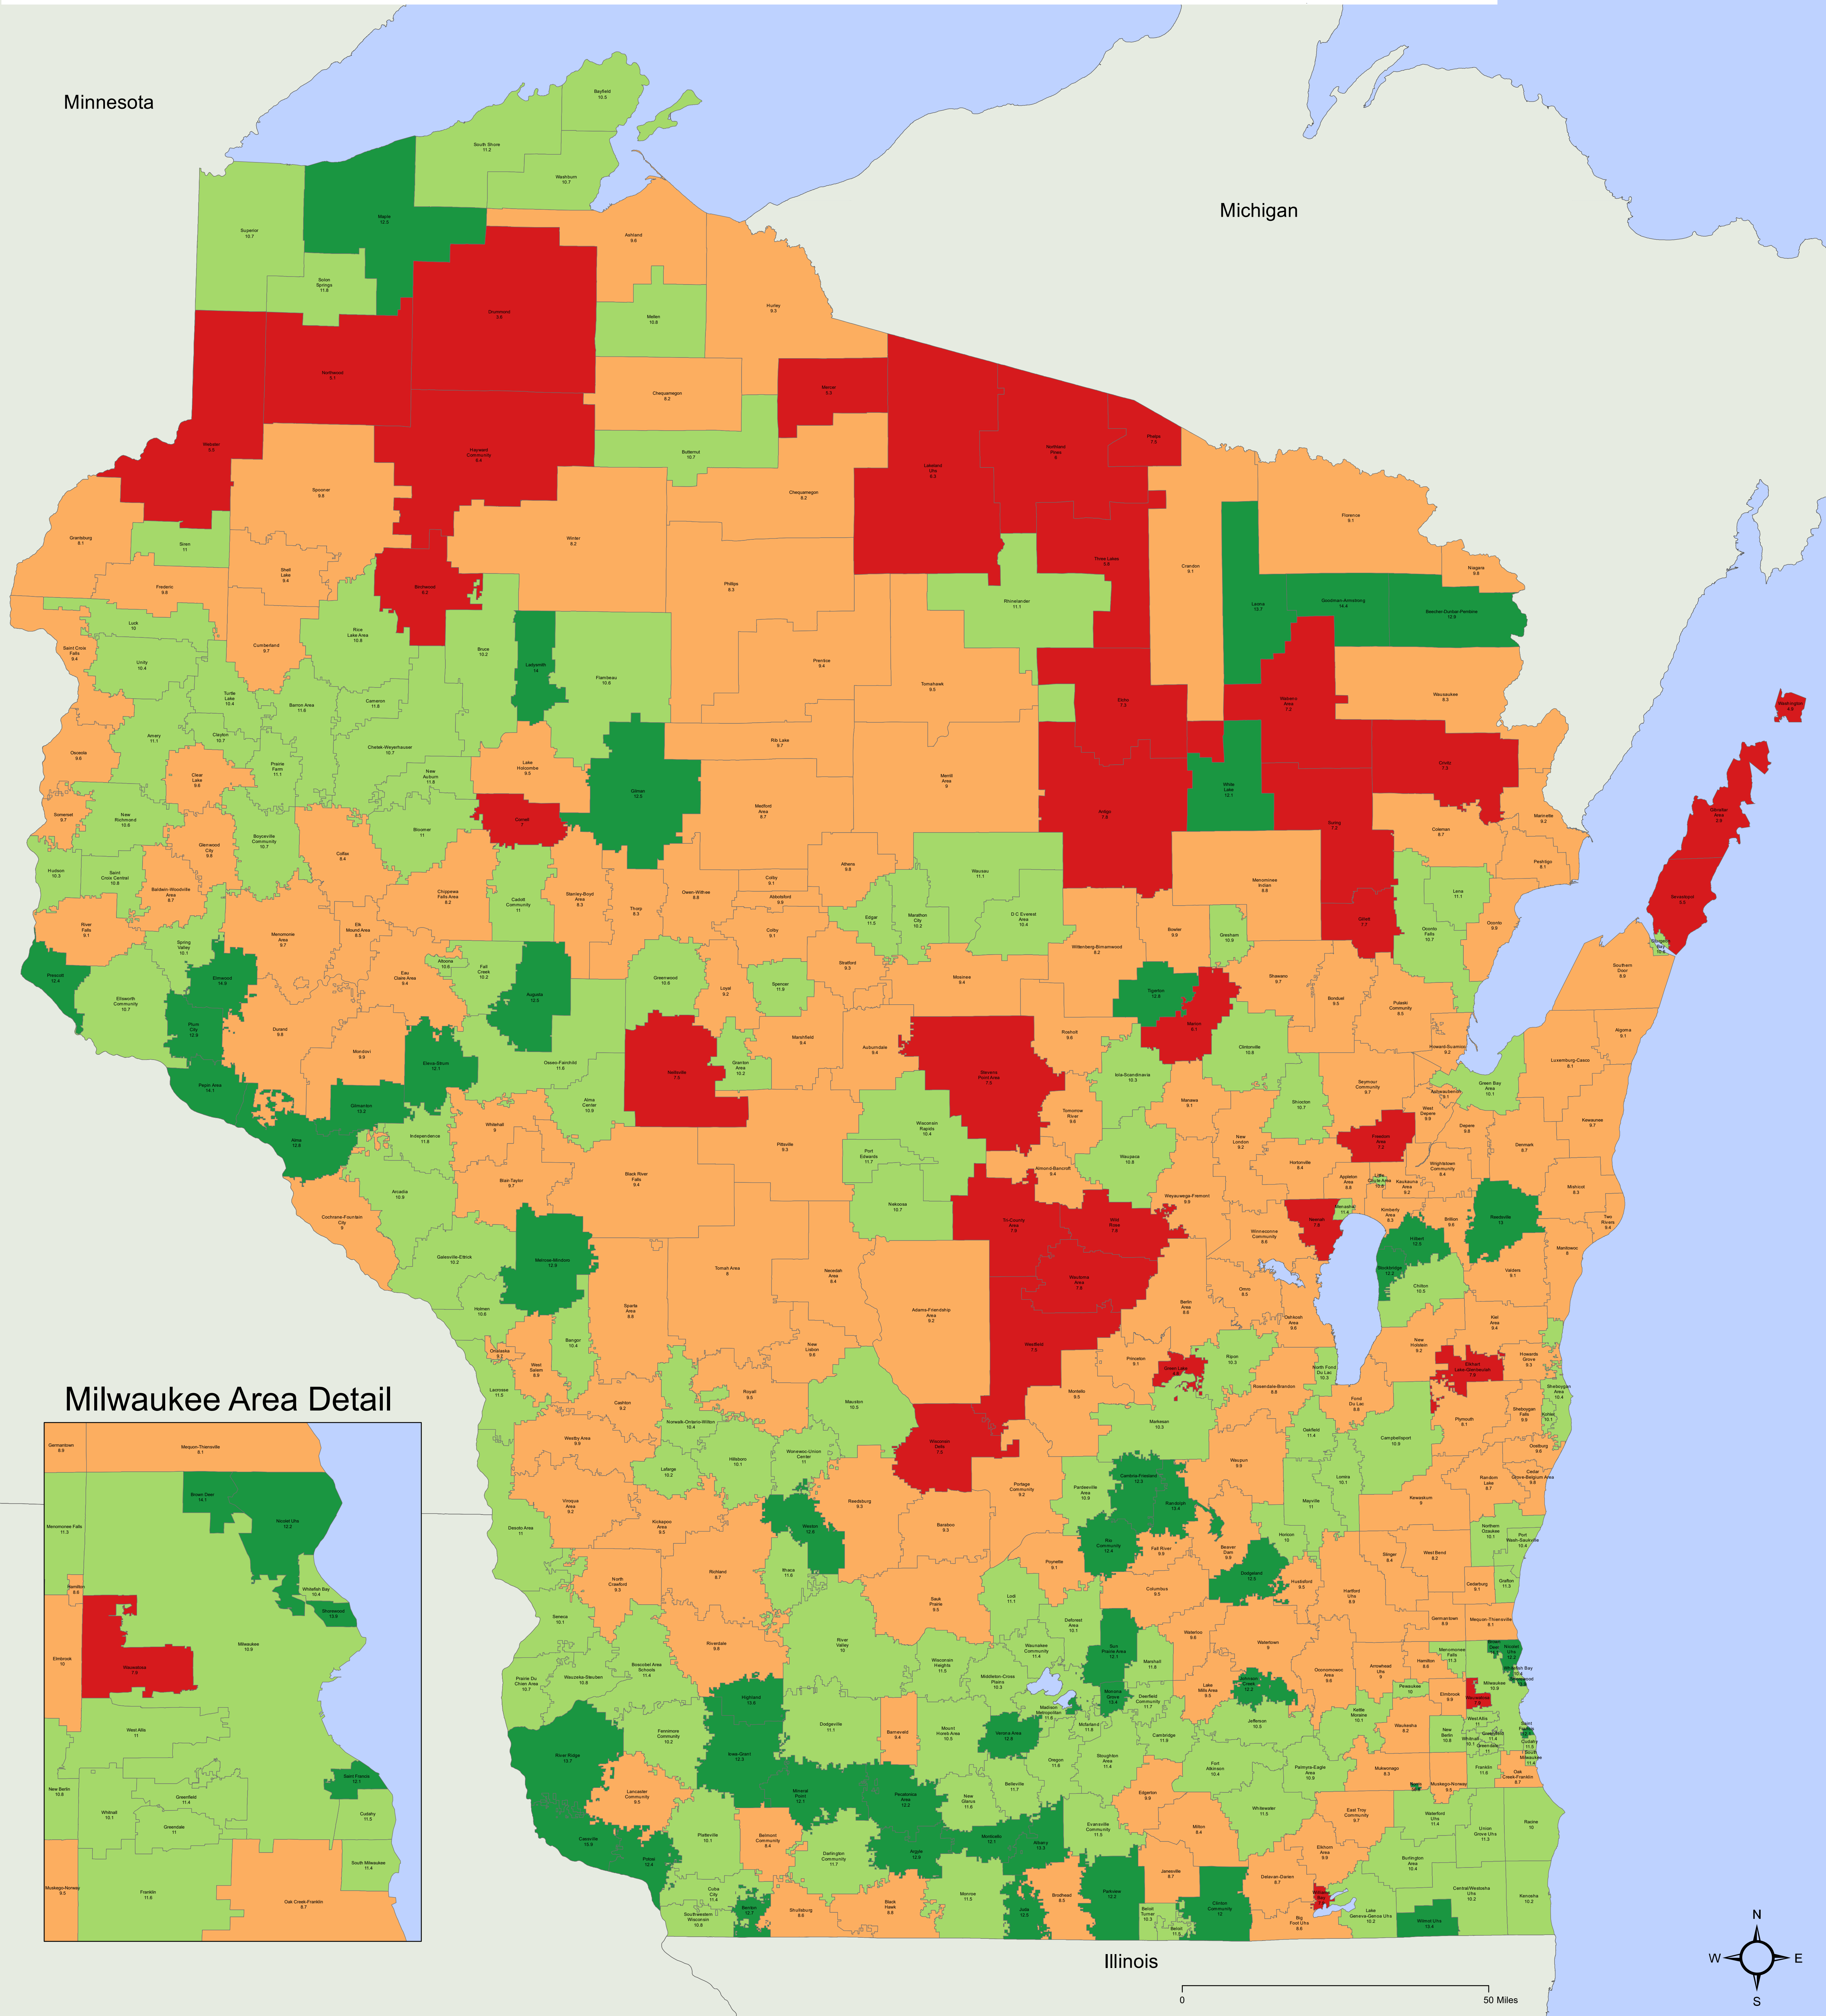

School Districts by Mill Rate in 2017-18

(State Average is 9.77)

- Above 12 Mills
- Between 8 and 10 Mills
- Between 10 and 12 Mills
- Below 8 Mills

*K-8 school districts are not displayed
 The mill rate for UHS districts adds the average of their underlying K-8 districts mill rates to the UHS district

Milwaukee Area Detail