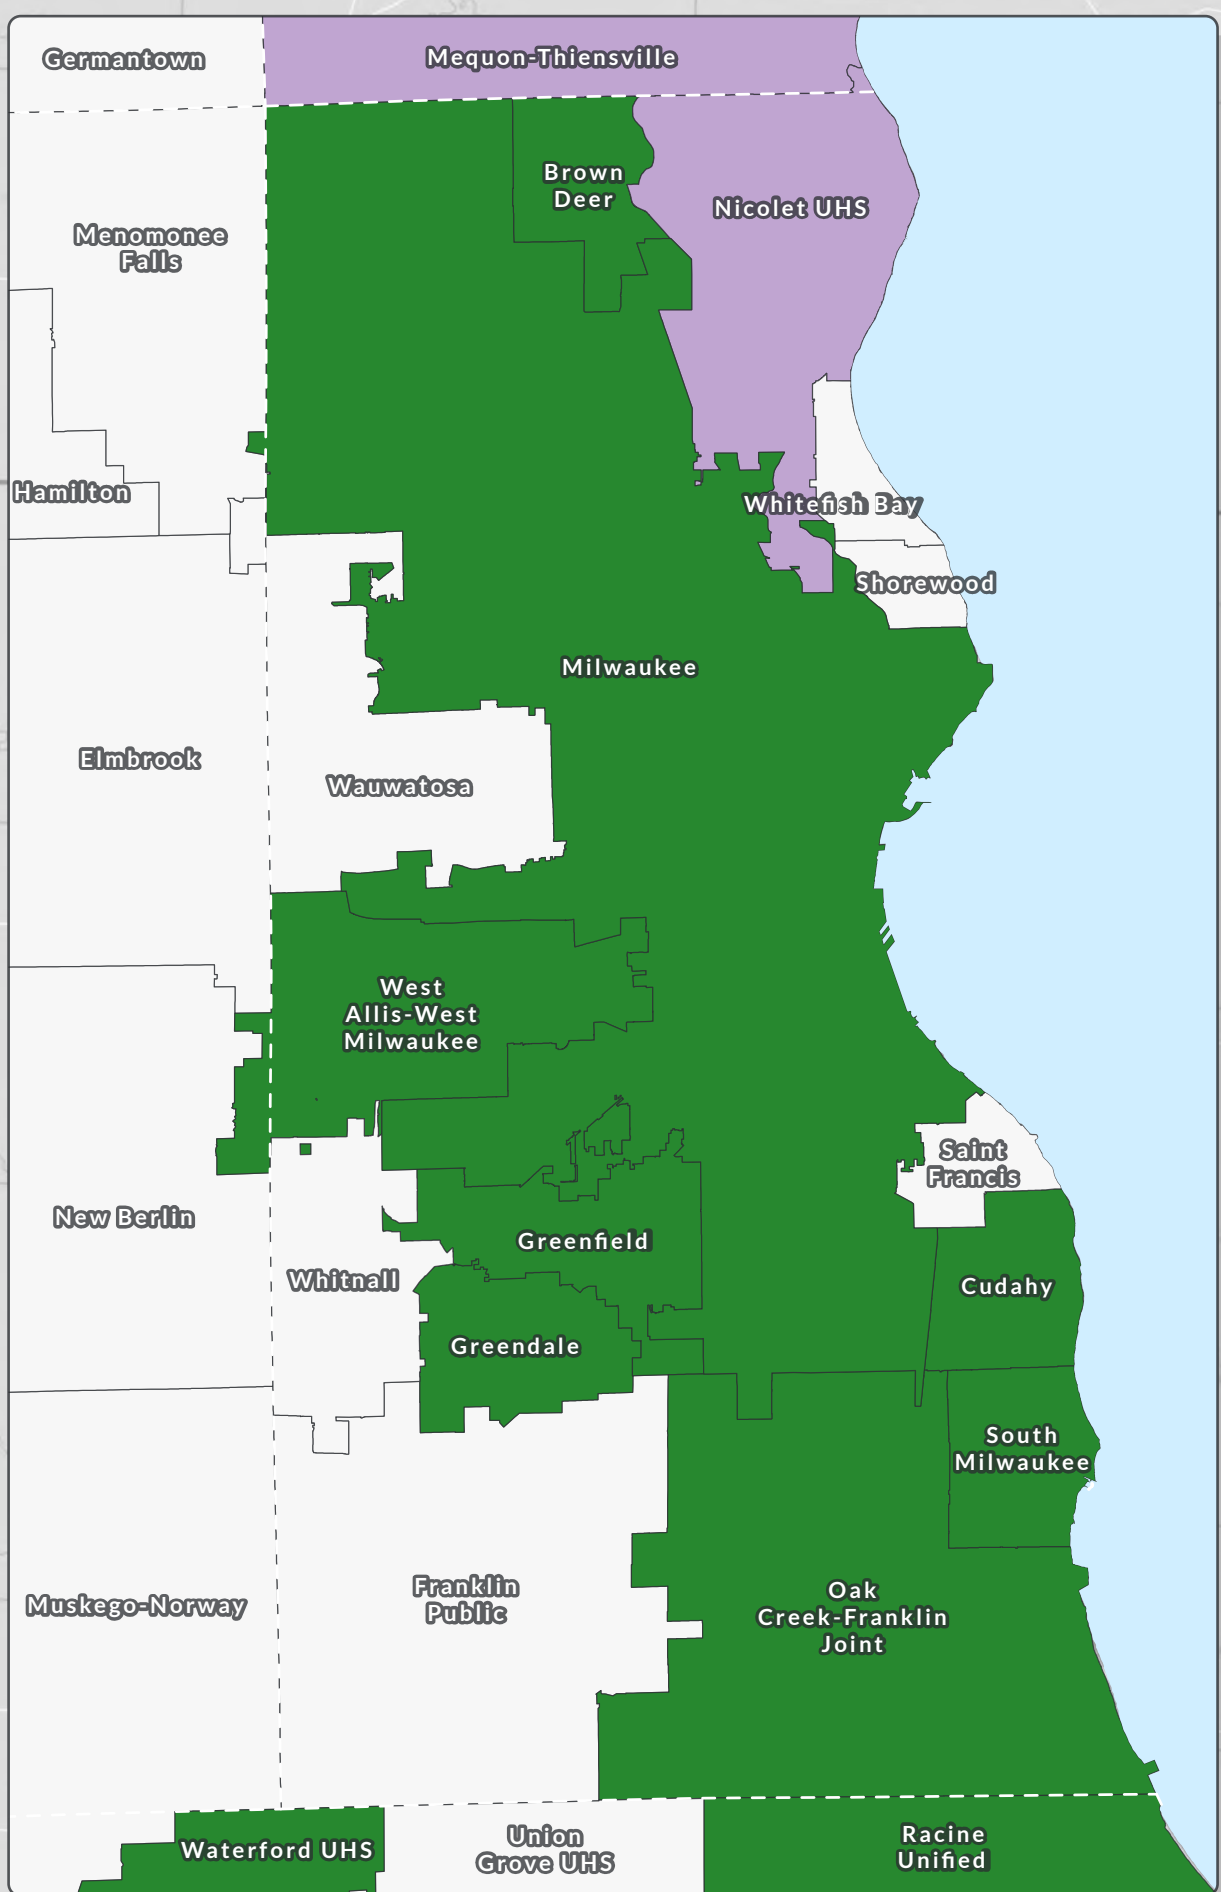

# School Districts by Category of State Equalization Aid in 2021-2022

No Aid
  Primary Aid Only
  Negative Tertiary Aid
  Positive Primary & Secondary Aid
  Positive Primary, Secondary, & Tertiary Aid

## Milwaukee County area

K-8 school districts are not shown.  
Norris School District is not represented in the data.