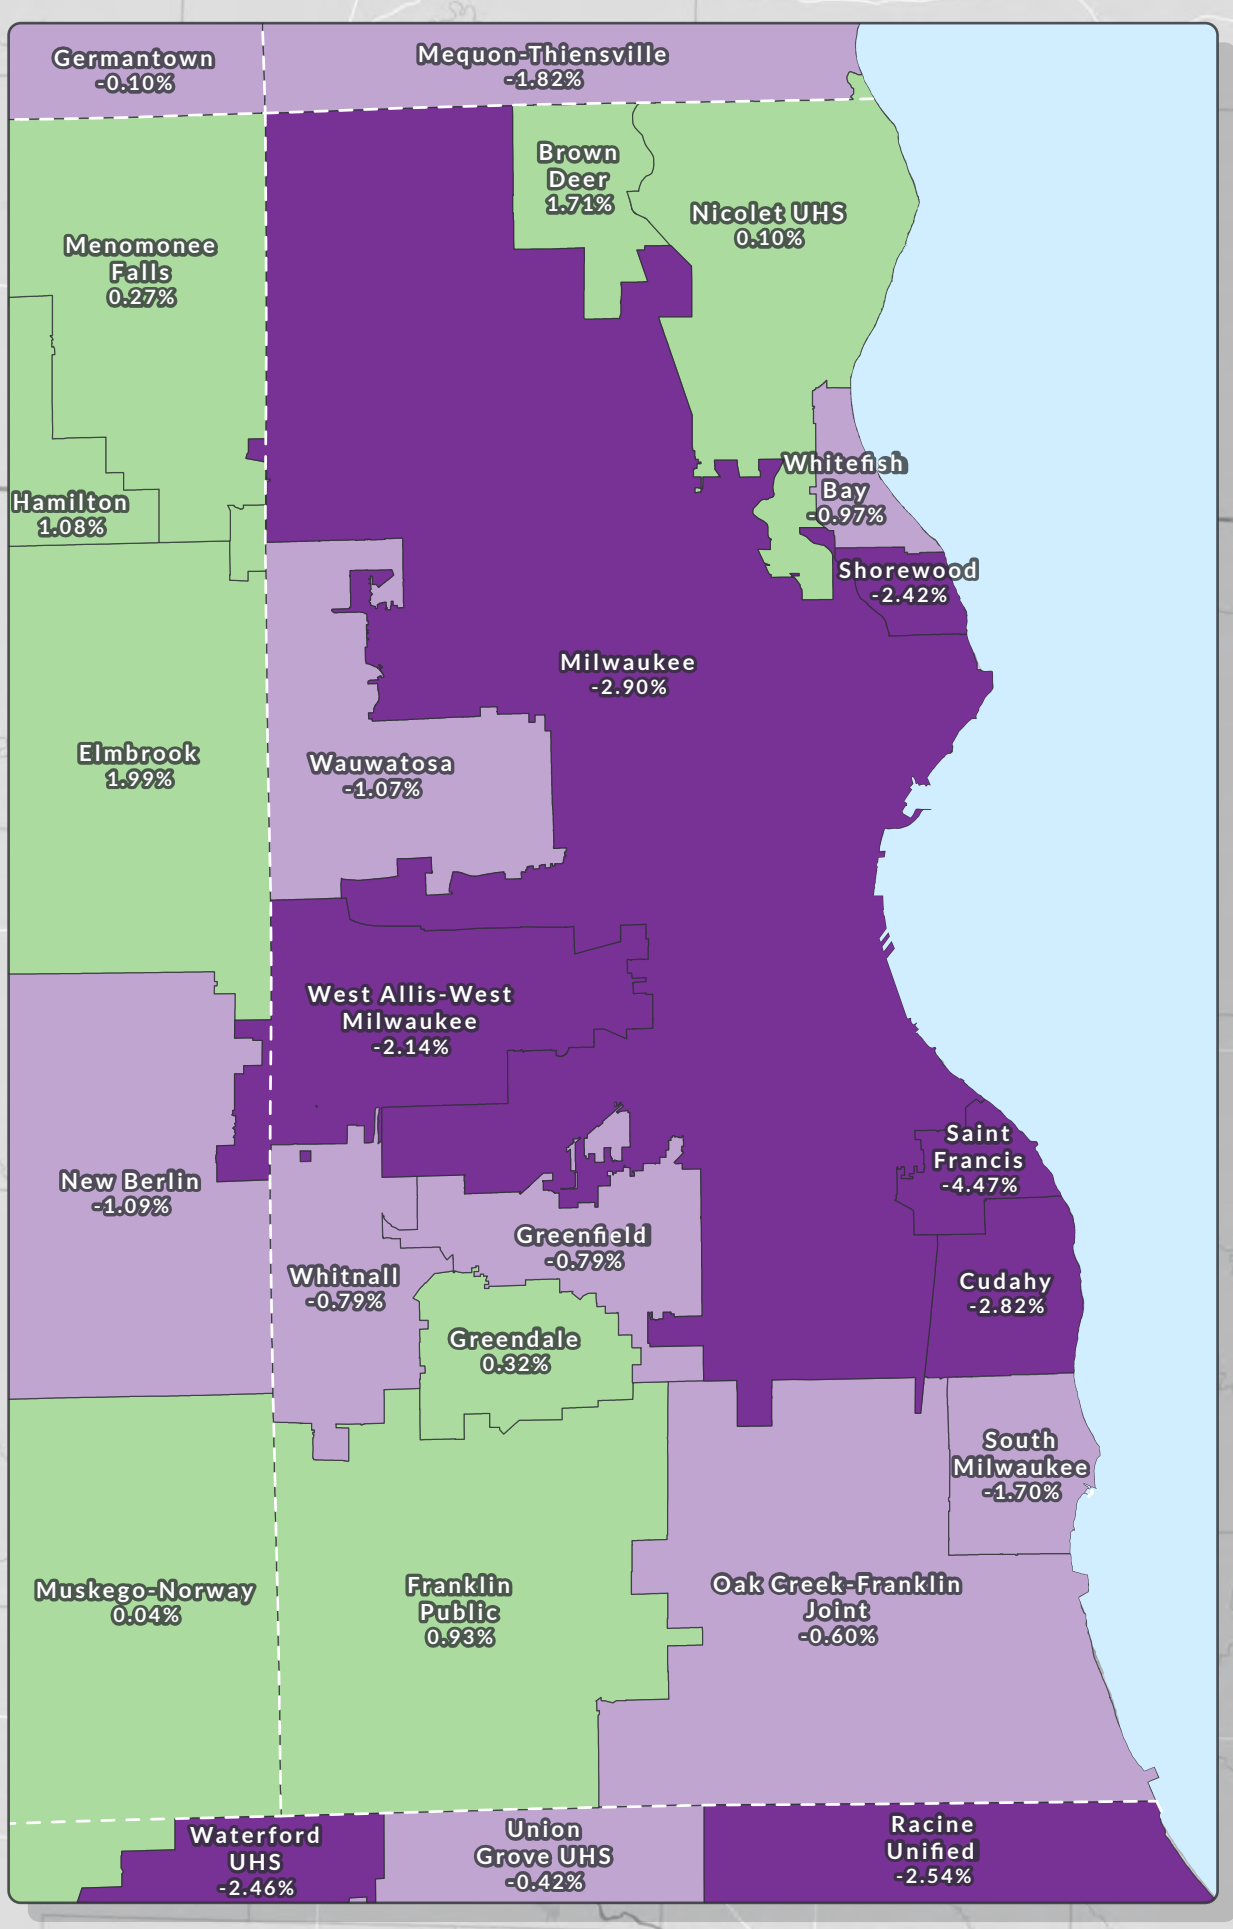

Percentage Change in School Districts' Revenue Limit Membership Between 2020-2021 and 2021-2022

Milwaukee County area

K-8 school districts are not shown.
Norris School District is not represented in the data.